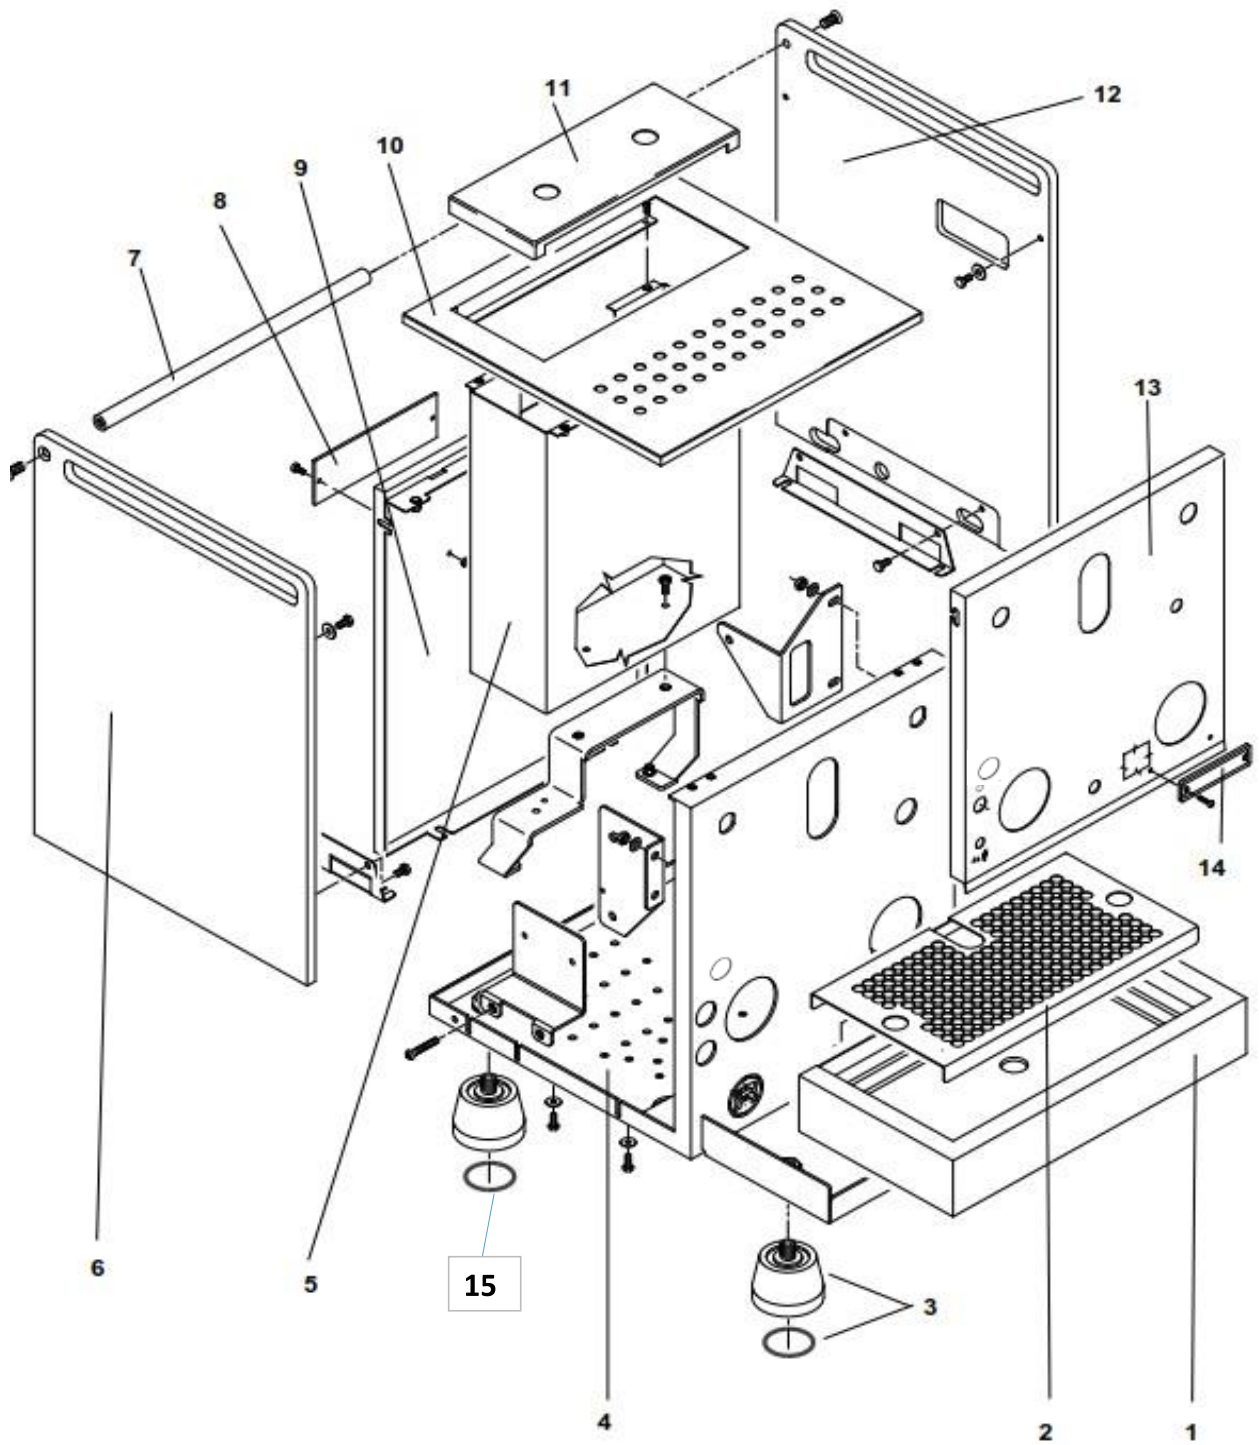

## **Mozzafiato Cronometro R - Giotto Cronometro R Espresso Machine**

From Serial number D1920....

Pos.	#	Description	Notes
1	R01L005125	Drip tray	
2	A019904346	Grid	
3	A059906054	Foot with silicone O-ring	
4	A009906649	Chassis Mozzafiato/Giotto Crono R	
5	A019904656	Tank guide	
6	A057706158	Left side panel chrome	
	A0577B6158	Left side panel black	
	A05W706052	Left side panel white	
7	A059906053	Bar	
8	A859904400	Rear tag	
9	C01L004255	Rear panel chrome	
	C01B004255	Rear panel black	
	C01W004255	Rear panel white	
10	A019906050	Cover	
11	R01L000382	Reservoir cover	
12	A057706157	Right side panel chrome	
	A0577B6157	Right side panel black	
	A05W706051	Right side panel white	
13	A01I006648	Front panel Mozzafiato Crono V / Crono R	
14	A859906121	Front tag	
15	R849906343	OR for foot	

# Bodywork

Pos.	#	Description	Notes
1	R01L005125	Drip tray	
2	A019904346	Grid	
3	A059906054	Foot with silicone O-ring	
4	A059906073	Foot extension	
5	A019906043	Side panel stainless steel	
6	A859904400	Rear tag	
7	A019904656	Tank guide	
8	R01L000382	Reservoir cover	
9	A999904597	Cups frame stainless steel	
10	C01L004246	Cover - cups support panel	
11	A01I006647	Front panel Giotto Crono R / Crono V	
12	A859906123	Front tag	
13	A009906649	Chassis Mozzafiato/Giotto Crono R	
14	R849906343	OR for foot	