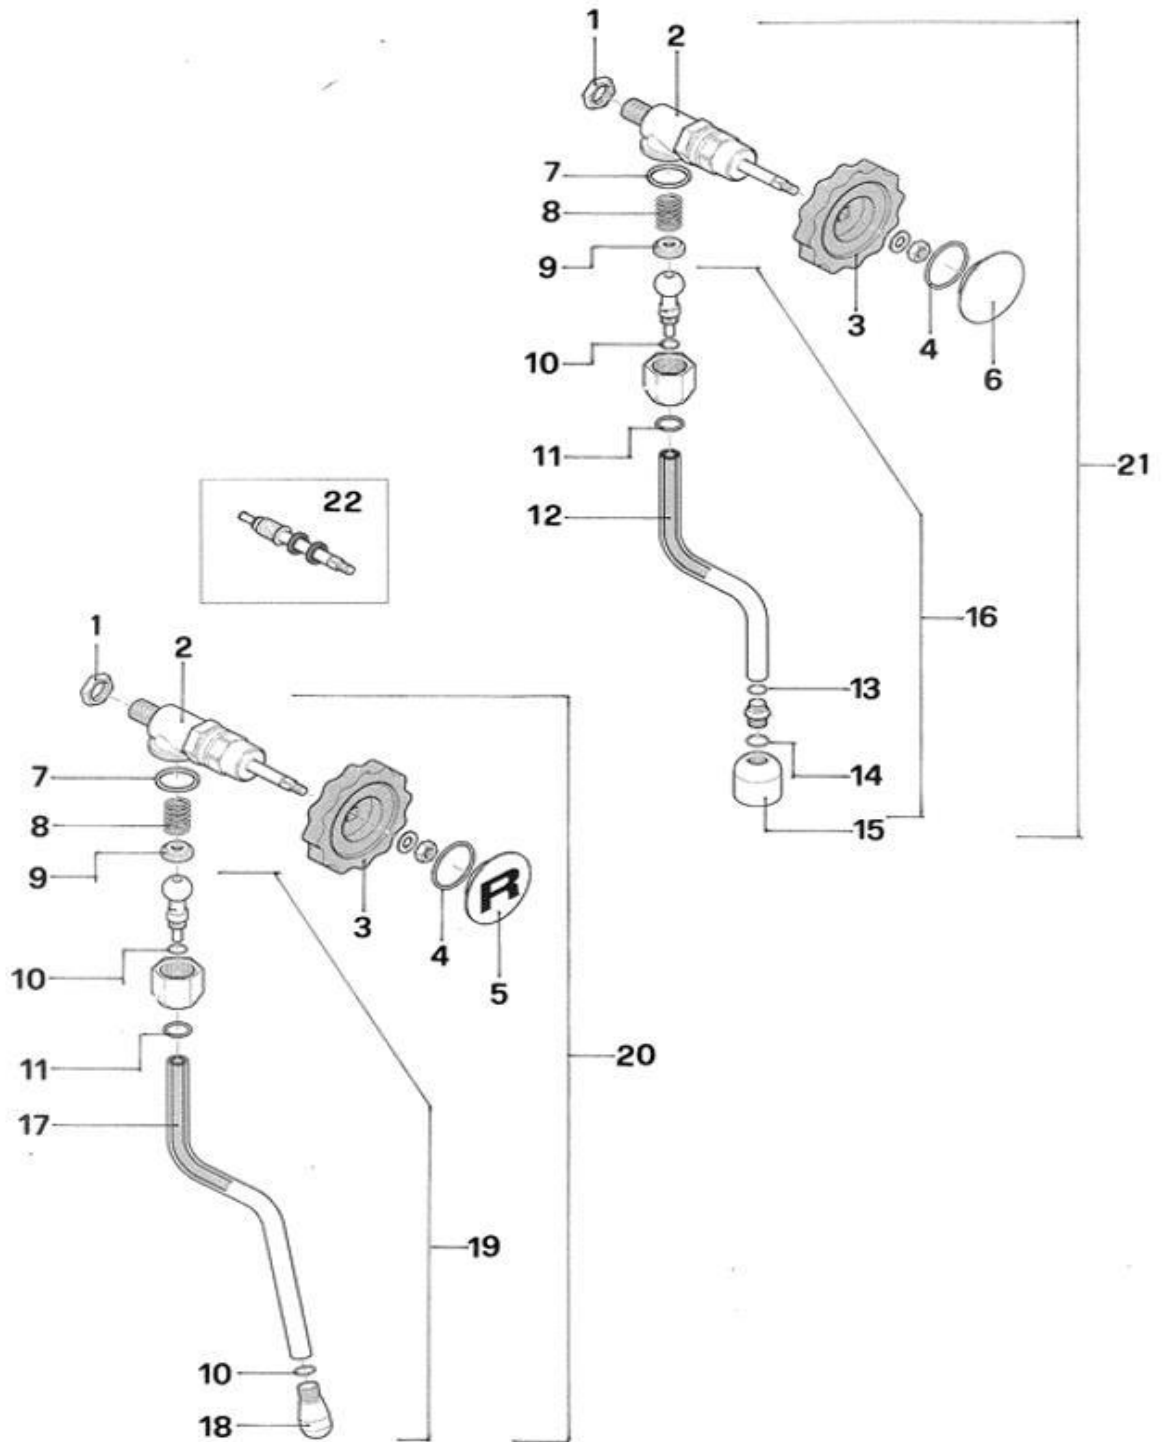

# Bodywork

Pos.	#	Description	Notes
1	R01L005125	Drip tray	
2	A019904346	Grid	
3	A059906054	Foot with silicone O-ring	
4	A059906073	Foot extension	
5	A019906043	Side panel stainless steel	
6	A859904400	Rear tag	
7	A019904656	Tank guide	
8	R01L000382	Reservoir cover	
9	A999904597	Cups frame stainless steel	
10	C01L004246	Cover - cups support panel	
11	A01I006647	Front panel Giotto Crono R / Crono V	
12	A859906123	Front tag	
13	A009906649	Chassis Mozzafiato/Giotto Crono R	
14	R849906343	OR for foot	

Pos.	#	Description	Notes
1	A199906055	Wiring loom (includes pos. 8)	
2	C199900957	CE Power cord	
	A199904518	IS Power cord	
	A199904616	KR Power cord	
	C199900958	UL Power cord	
	C199901115	AUS/NZ Power cord	
	C199901116	GB Power cord	
	C199901510	CH Power cord	
3	A199905505	Thermo-PID V. 230/50	
	A199905514	Thermo-PID V. 115/60	
4	A139904519	Green lamp	
5	A199906002	On-off switch	
6	A190004666	Relè SSR	
7	A199906656	Contra board Crono V.230-240 / 50-60 Hz	See Control board table below
	A199906657	Contra board Crono V. 115/60 Hz	See Control board table below
9	A199905198	Microswitch	
10	A439906644	Glass Display Cronometro	
11	A199906642	Display Cronometro	
12	A439906653	Spacer Display Cronometro	
13	A199906722	Cable Display Cronometro	

Pos.	#	Description	Notes
1	A329905087	Nut 1/4"	
2	A229905784	Valve	
3	A639905816	Handle	
4	A449904672	O-Ring	
5	A529R04649	"R" cover for steam valve handle	
6	A527704649	Cover for hot water handle	
7	A449904331	Teflon gasket	
8	A209904332	Spring	
9	A229904333	Plate	
10	C400002022	O-Ring	
11	A449904334	O-Ring	
12	C440003449	Siliconr pipe 4 x 7	
13	C400002022	O-Ring	
14	C400003008	O-Ring	
15	C227700536	Hot water nozzle	
16	R290003612	Hot water wand (complete)	
17	C440003449	Silicone pipe 4 x 7	
18	C200002839	Steam nozzle 2 holes 1,5	
19	R290003611	Steam wand (complete)	
20	R299906015	Steam wand with valve	
21	R299906016	Hot water wand with valve	
22	R229905953	Shaft	