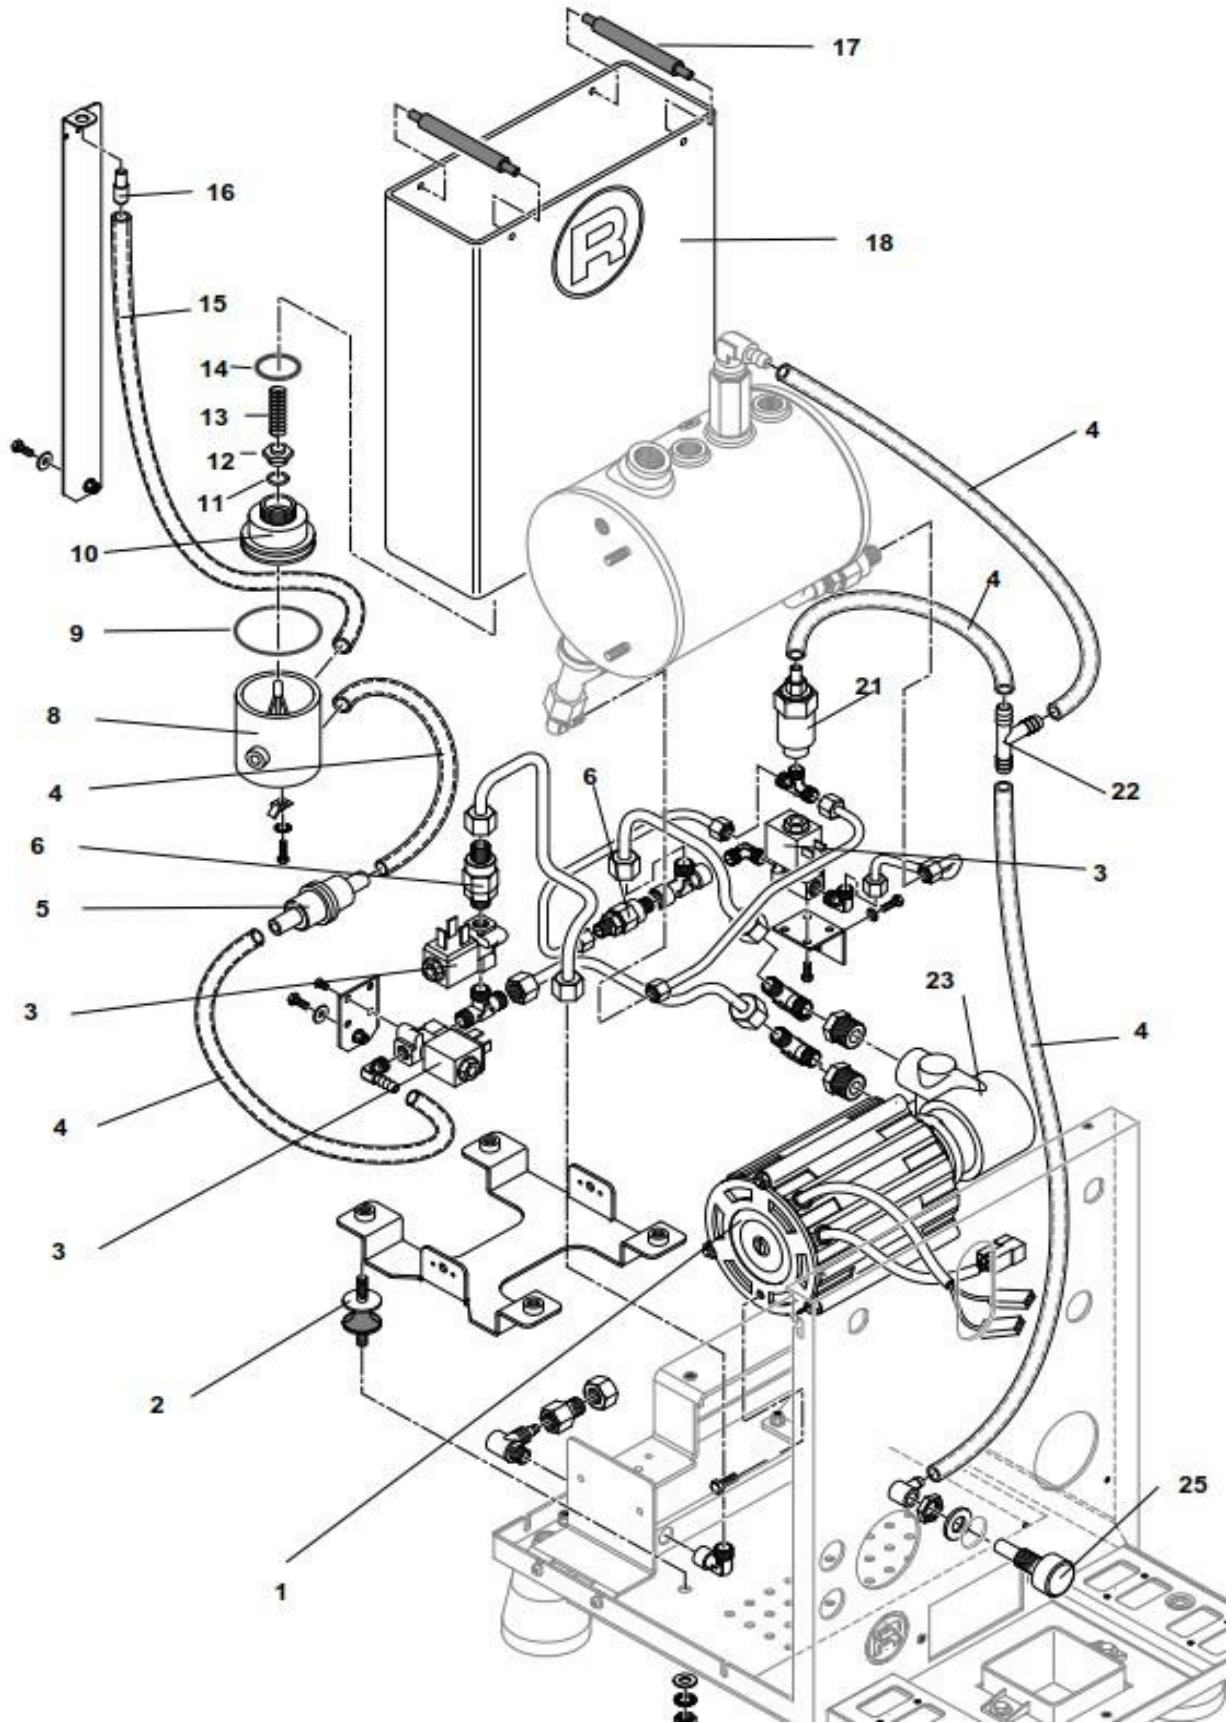

Pos.	#	Description	Notes
1	A199904493	Pump motor V. 220-230-240	
	A199904494	Pump motor V. 110-115	
2	A499904364	Anti-vibration absorber	
3	C190004066	Solenoid valve V. 230	
	C190004067	Solenoid valve V.115	
4	C499900769	Silicone pipe 5x8	
5	C439900695	Filter	
6	C229900540	Non return valve	
8	R839905148	Manifold	
9	A449904547	O-ring	
10	A439905146	Coupling	
11	C449900702	O-ring	
12	C430003482	Connector	
13	C019900711	Spring	
14	A449905151	O-ring	
15	C260003822	Silicone pipe 6x9	
16	C220003818	Non return connector	
17	A639904956	Water reservoir handle	
18	R899905144	Water tank complete (18+9+10+11+12+13+14)	
21	C229900911	Expansion valve	
22	C400002827	Plastic connector	
23	A299904495	Rotary pump	
25	A227704363	Connector