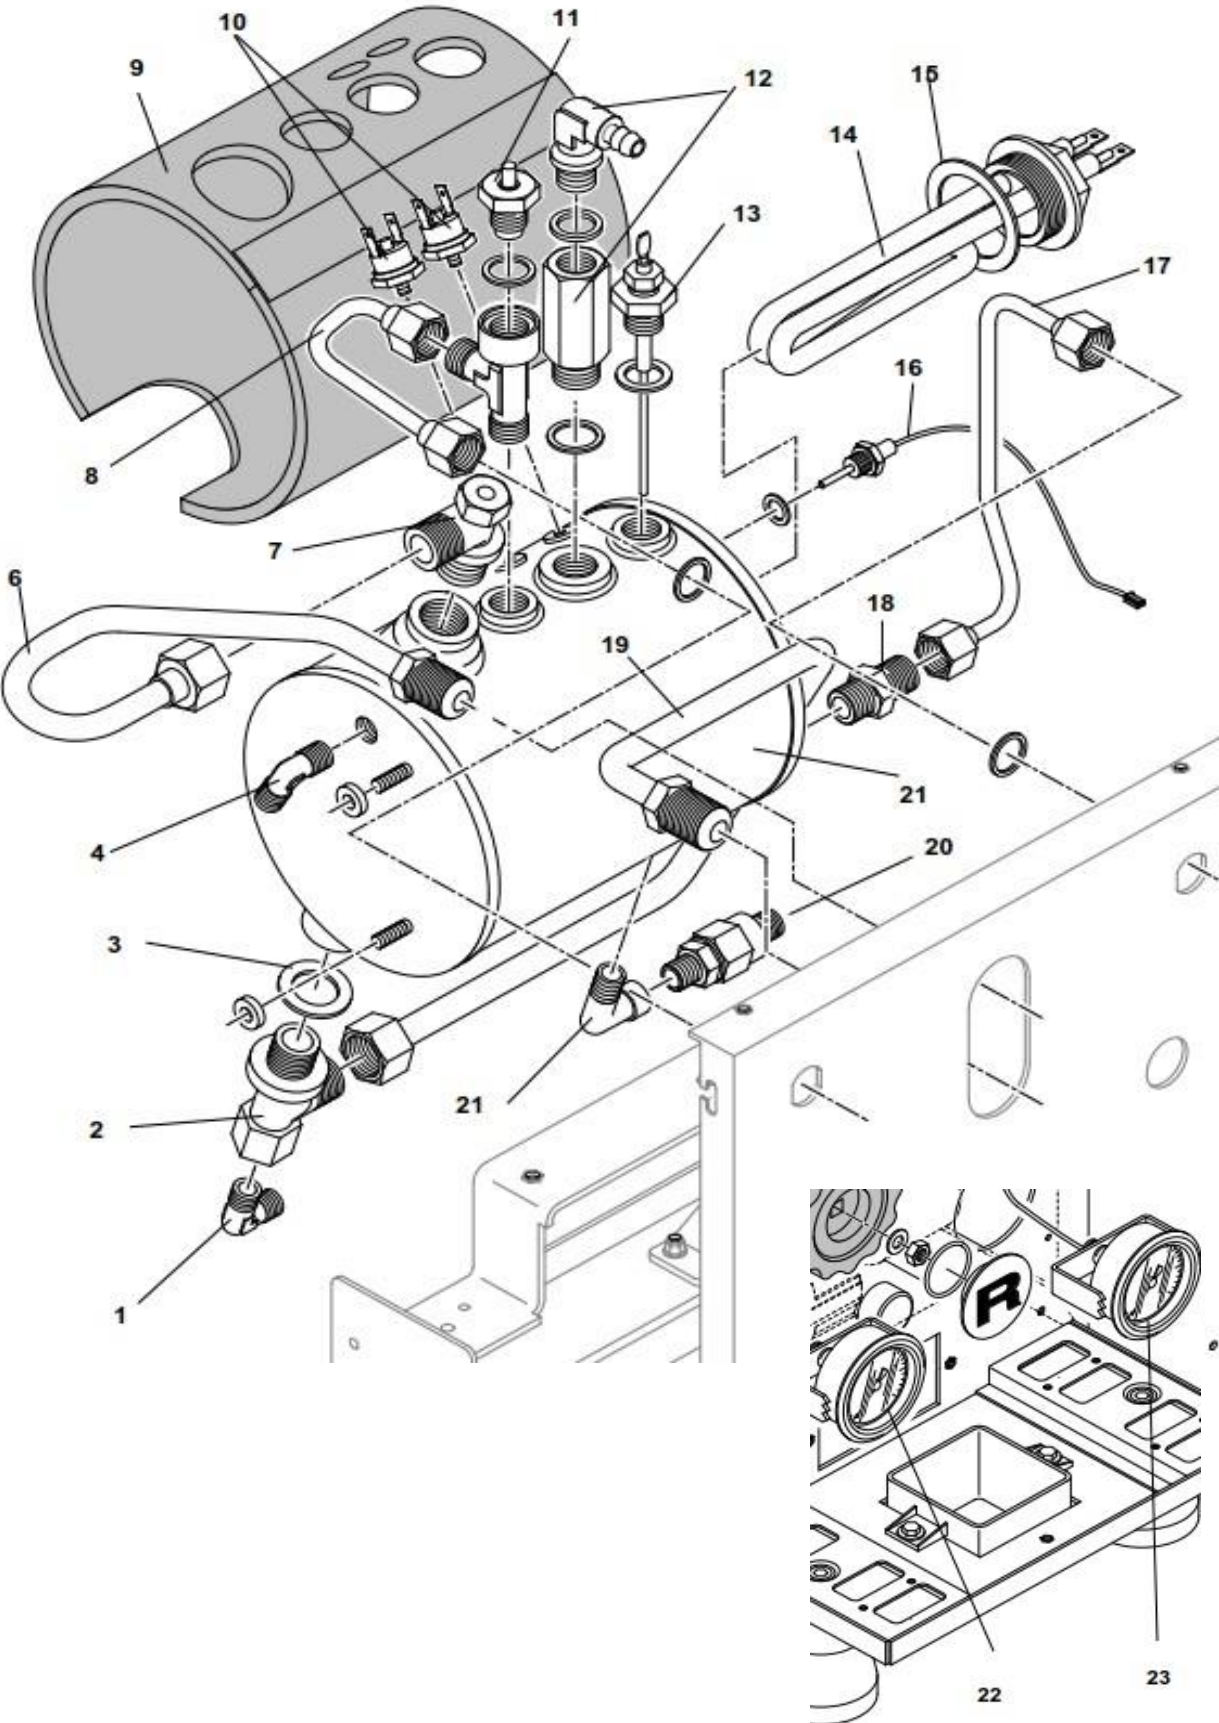

Pos.	#	Description	Notes
1	C229900393	Injector 110 mm	
2	C229900740	Connector	
3	C479900673	Copper gasket	
4	A229904355	Connector	
6	A279905173	Inlet pipe	
7	A229904957	Connector	
8	A279904290	Steam pipe	
9	A499905058	Boiler insulation	
10	C199901550	Thermostat 135°C	
11	A219905510	Vacuum breaker valve	
12	A299904998	Safety valve	
13	C199900839	Boiler level probe	
14	C199901551	Heating element V.230	
	C199901552	Heating element V.1115	
15	C469900239	Heating element gasket	
16	A119905081	NTC probe	
17	A229905097	Water pipe	
18	C229900520	Connector	
19	A279904289	Return pipe	
20	C229900540	Non return valve	
21	A277704278	Boiler	
22	A299905009	Boiler pressure gauge with capillary pipe	
23	A299905010	Pump pressure gauge with capillary pipe