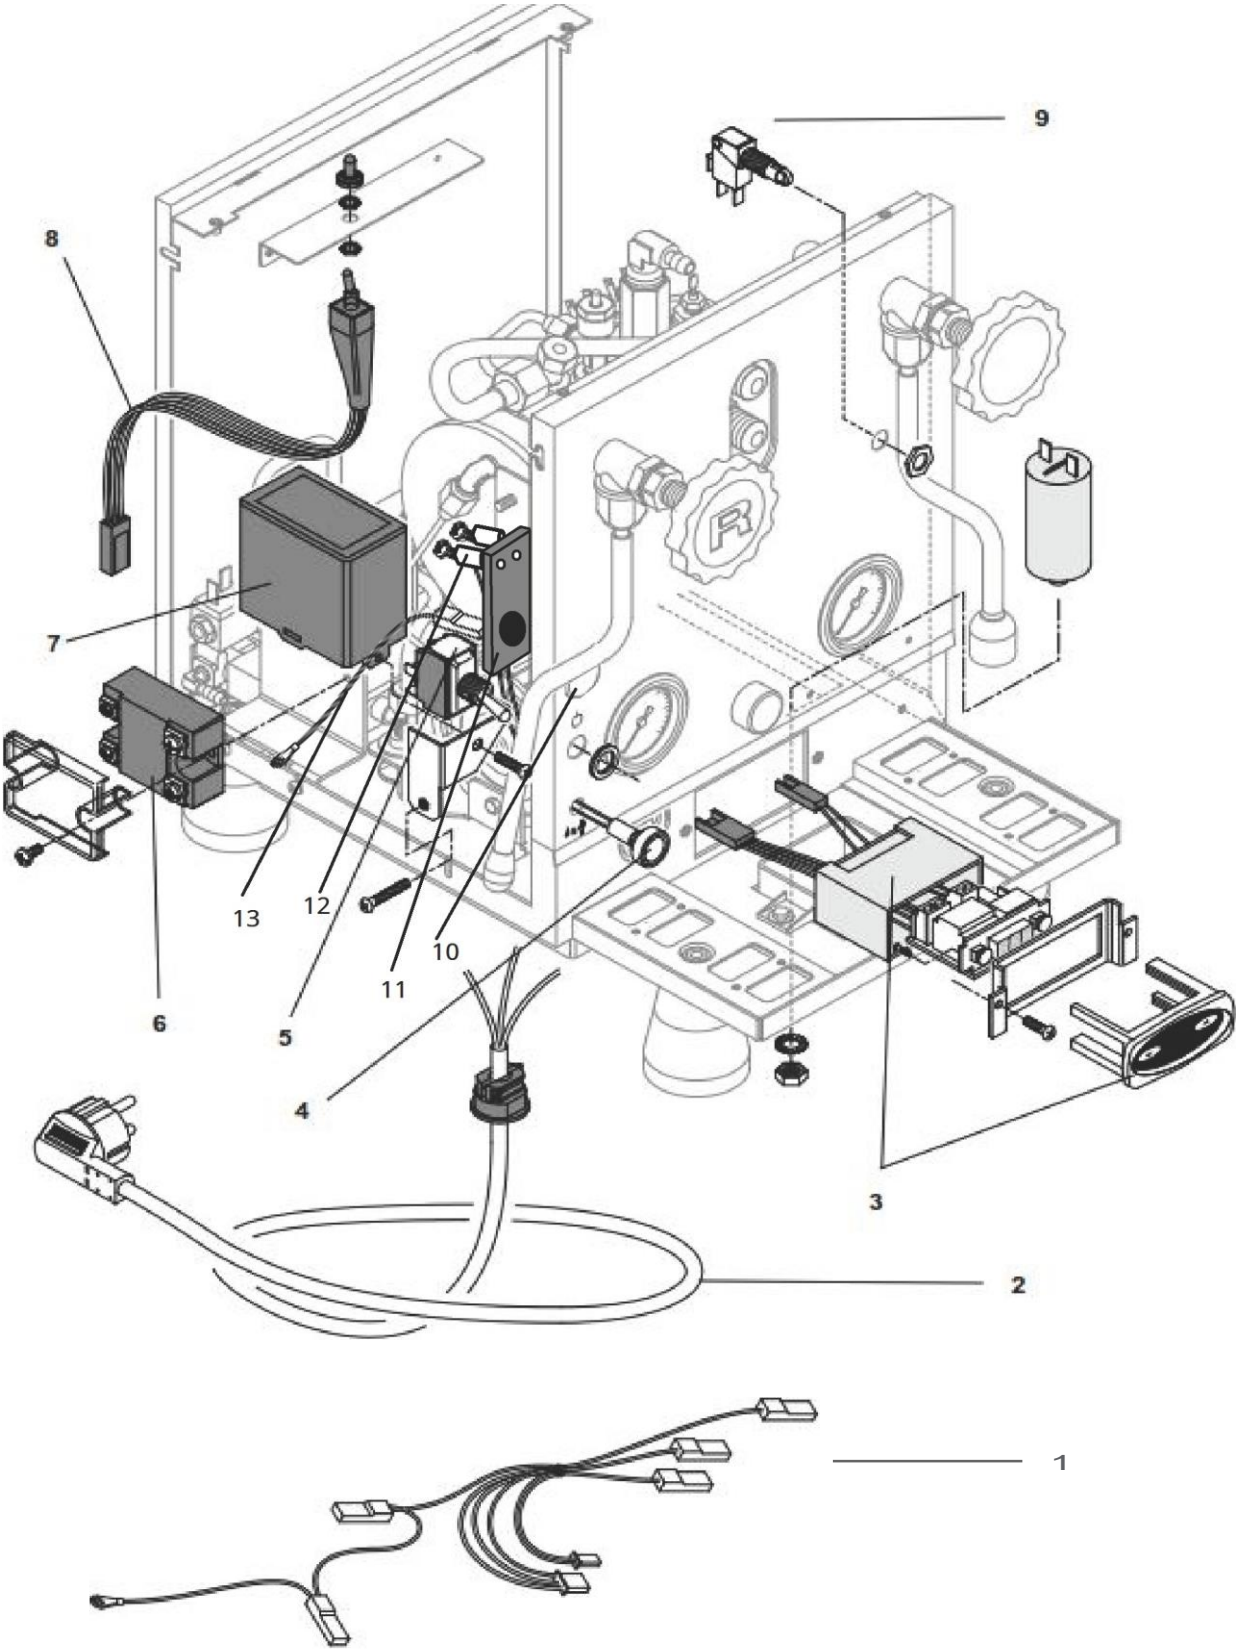

Pos.	#	Description	Notes
1	A199906055	Wiring loom (includes pos. 8)	
2	C199900957	CE Power cord	
	A199904518	IS Power cord	
	A199904616	KR Power cord	
	C199900958	UL Power cord	
	C199901115	AUS/NZ Power cord	
	C199901116	GB Power cord	
	C199901510	CH Power cord	
3	A199905505	Thermo-PID V. 230/50	
	A199905514	Thermo-PID V. 115/60	
4	A139904519	Green lamp	
5	A199906002	On-off switch	
6	A190004666	Relè SSR	
7	A199906656	Contra board Crono V.230-240 / 50-60 Hz	See Control board table below
	A199906657	Contra board Crono V. 115/60 Hz	See Control board table below
9	A199905198	Microswitch	
10	A439906644	Glass Display Cronometro	
11	A199906642	Display Cronometro	
12	A439906653	Spacer Display Cronometro	
13	A199906722	Cable Display Cronometro	

CONTROL BOARD TABLE

MACHINE SERIAL NUMBER	MODEL	USE CONTROL BOARD		VERSION USA
EARLY VERSIONS	GIOTTO	A190004275	PRE GREEN PLUG VERSION	
EARLY VERSIONS	CELLINI	A190004275	PRE GREEN PLUG VERSION	
	GIOTTO TYPE V	A190004524		A190004525
	MOZZAFIATO TYPE V	A190004524		A190004525
	GIOTTO EVOLUZIONE R	A190004524		A190004525
	MOZZAFIATO EVOLUZIONE R	A190004524		A190004525
FROM D1915...	GIOTTO CRONOMETRO V	A199906656		A199906657
FROM D1915...	MOZZAFIATO CRONOMETRO V	A199906656		A199906657
	GIOTTO CRONOMETRO V	NON ECO MODE	REMOVE BRIDGE FROM CONTROL BOARD A199906656	A199906657
	MOZZAFIATO CRONOMETRO V	NON ECO MODE	REMOVE BRIDGE FROM CONTROL BOARD A199906656	A199906657
FROM D1915...	GIOTTO CRONOMETRO R	A199906656		A199906657
FROM D1915...	MOZZAFIATO CRONOMETRO R	A199906656		A199906657
	GIOTTO CRONOMETRO R	NON ECO MODE	REMOVE BRIDGE FROM CONTROL BOARD A199906656	A199906657
	MOZZAFIATO CRONOMETRO R	NON ECO MODE	REMOVE BRIDGE FROM CONTROL BOARD A199906656	A199906657
TO D1915...	APPARTAMENTO	A190004524	**NB LOW TENSION CONNECTION	A190004525
			*To modify Appartamento low tension to D1915... to high tension	
			1. Use wiring modification file	
			2. Use pressurestat 16A	
			3. Use control board A199906656	A199906657
FROM D1915...	APPARTAMENTO ECO MODE	A199906656		A199906657
FROM D1915...	APPARTAMENTO NON ECO MODE	A199906656	REMOVE CONTROL BOARD BRIDGE	A199906657