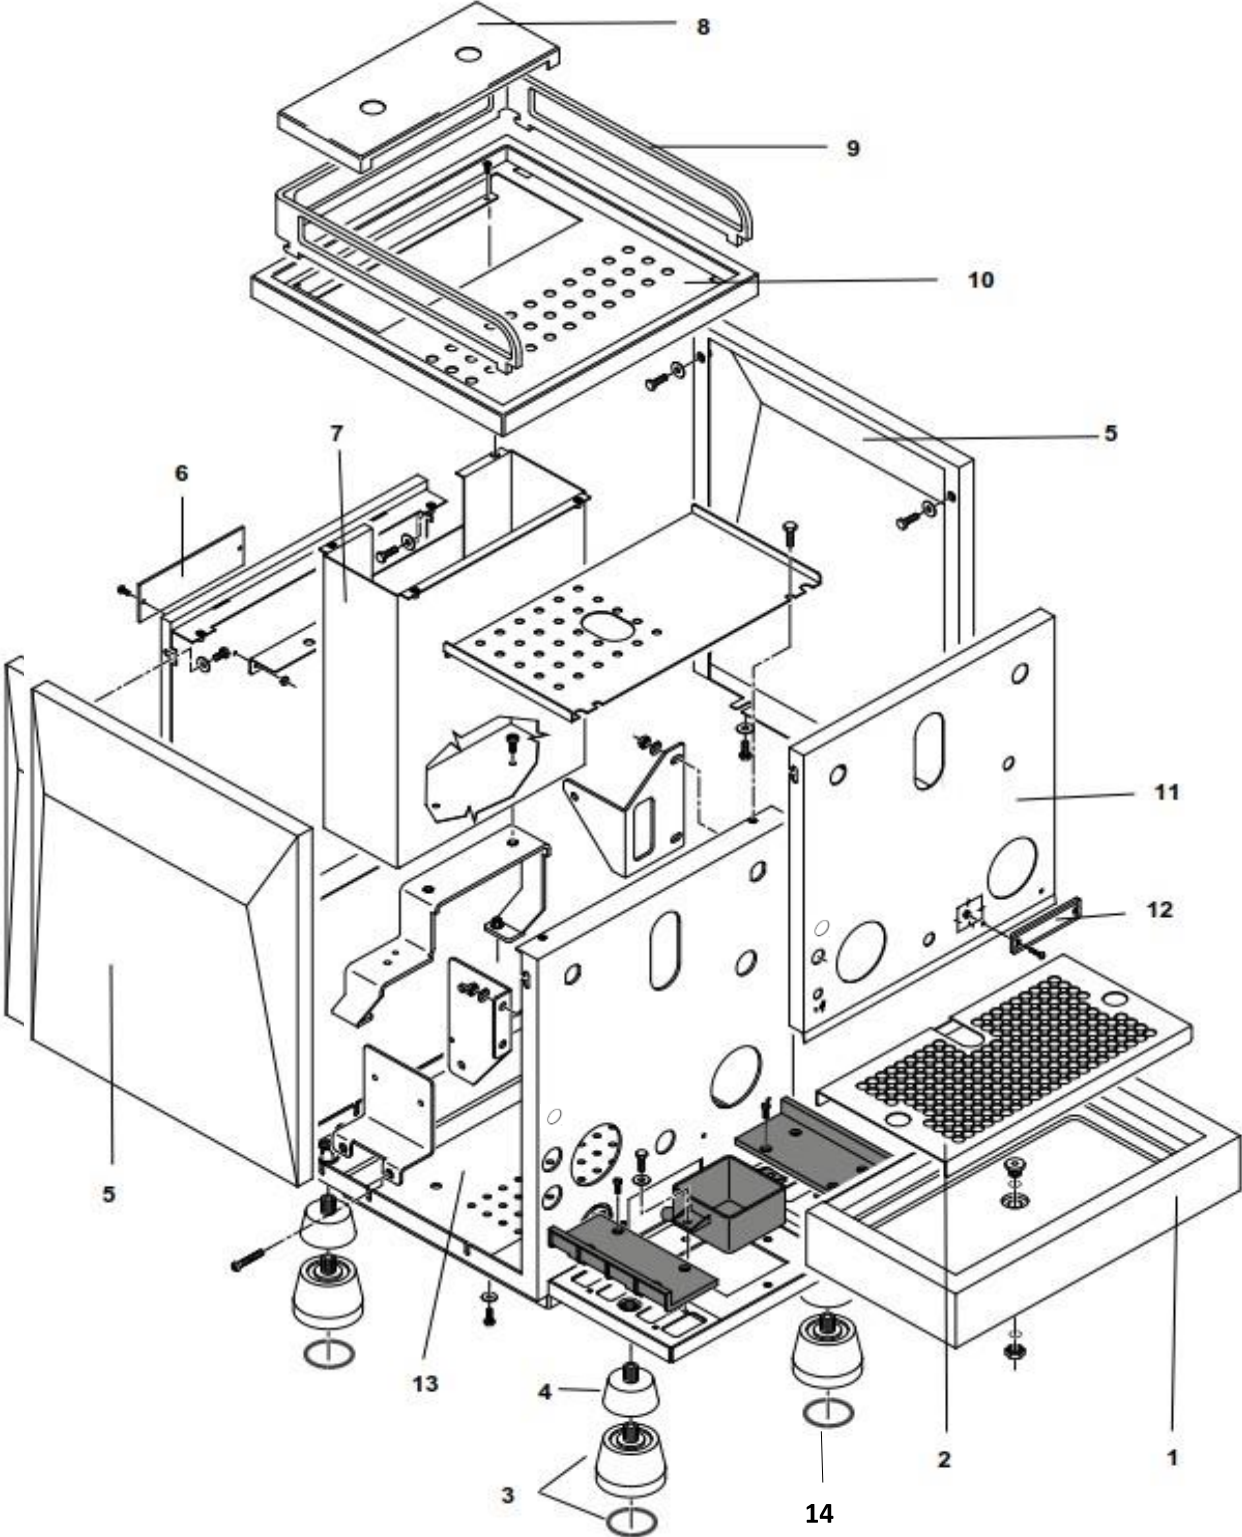

## **Mozzafiato Cronometro R - Giotto Cronometro R Espresso Machine**

From Serial number D1920....

Pos.	#	Description	Notes
1	R01L005125	Drip tray	
2	A019904346	Grid	
3	A059906054	Foot with silicone O-ring	
4	A009906649	Chassis Mozzafiato/Giotto Crono R	
5	A019904656	Tank guide	
6	A057706158	Left side panel chrome	
	A0577B6158	Left side panel black	
	A05W706052	Left side panel white	
7	A059906053	Bar	
8	A859904400	Rear tag	
9	C01L004255	Rear panel chrome	
	C01B004255	Rear panel black	
	C01W004255	Rear panel white	
10	A019906050	Cover	
11	R01L000382	Reservoir cover	
12	A057706157	Right side panel chrome	
	A0577B6157	Right side panel black	
	A05W706051	Right side panel white	
13	A01I006648	Front panel Mozzafiato Crono V / Crono R	
14	A859906121	Front tag	
15	R849906343	OR for foot	

# Bodywork

Pos.	#	Description	Notes
1	R01L005125	Drip tray	
2	A019904346	Grid	
3	A059906054	Foot with silicone O-ring	
4	A059906073	Foot extension	
5	A019906043	Side panel stainless steel	
6	A859904400	Rear tag	
7	A019904656	Tank guide	
8	R01L000382	Reservoir cover	
9	A999904597	Cups frame stainless steel	
10	C01L004246	Cover - cups support panel	
11	A01I006647	Front panel Giotto Crono R / Crono V	
12	A859906123	Front tag	
13	A009906649	Chassis Mozzafiato/Giotto Crono R	
14	R849906343	OR for foot	