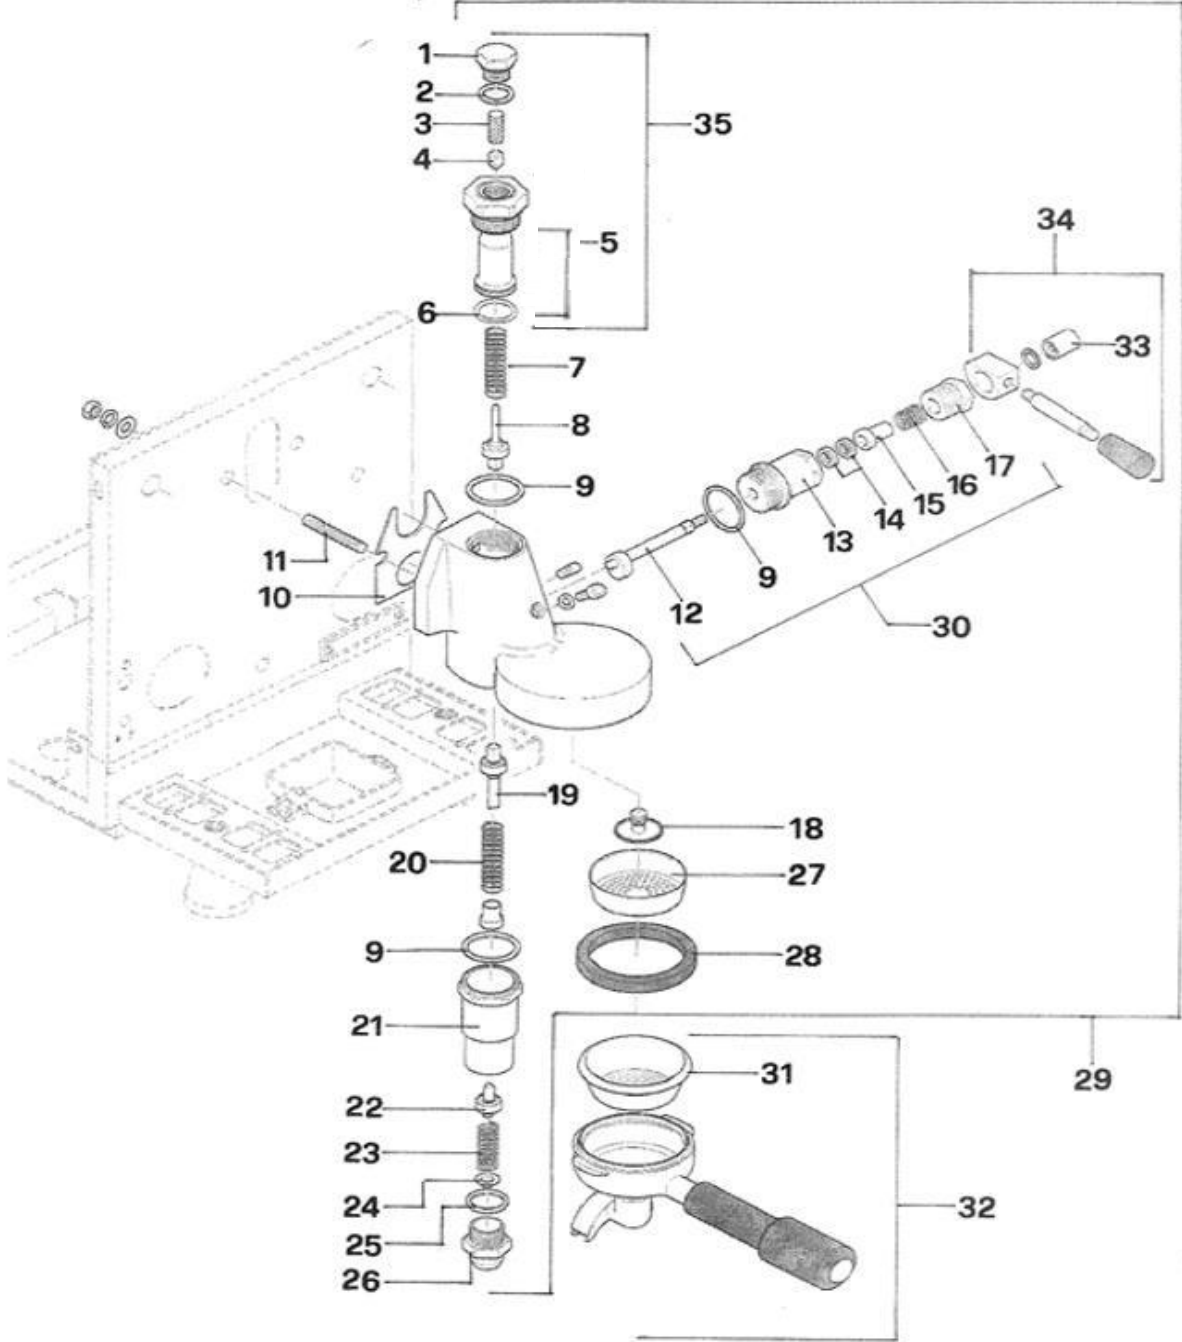

Pos.	#	Description	Notes
1	A329905087	Nut 1/4"	
2	A229905784	Valve	
3	A639905816	Handle	
4	A449904672	O-Ring	
5	A529R04649	"R" cover for steam valve handle	
6	A527704649	Cover for hot water handle	
7	A449904331	Teflon gasket	
8	A209904332	Spring	
9	A229904333	Plate	
10	C400002022	O-Ring	
11	A449904334	O-Ring	
12	C440003449	Siliconr pipe 4 x 7	
13	C400002022	O-Ring	
14	C400003008	O-Ring	
15	C227700536	Hot water nozzle	
16	R290003612	Hot water wand (complete)	
17	C440003449	Silicone pipe 4 x 7	
18	C200002839	Steam nozzle 2 holes 1,5	
19	R290003611	Steam wand (complete)	
20	R299906015	Steam wand with valve	
21	R299906016	Hot water wand with valve	
22	R229905953	Shaft	

Pos.	#	Description	Notes
1	A229904391	Rounded nut	
2	C469900420	Gasket	
3	C619900554	Filter	
4	C229900549	Restrictor 0,8	
6	C469900422	Green gasket	
7	C219900423	Spring	
8	C219900424	Valve	
9	C469900421	Teflon gasket	
10	C449900767	Gasket	
11	A319904599	Screw	
12	R229905238	Shaft	
13	R000002142	Flange	
14	C219900426	Gasket	
15	R000002143	Support	
16	C219900427	Spring	
17	R000002144	Cover	
18	C229901228	Diffuser	
19	C219900430	Valve	
20	A219904309	Spring	
21	C229901165	Cylinder	
22	C219903081	Valve	
23	C219900431	Spring	
24	R000002148	Connector	
25	C469900783	Gasket	
26	R000002149	Connector	
27	C519900103	Shower foil	
28	C449900229	Group gasket	
29	C200002983	Group complete	
30	R299905887	Cam kit	
31	C610003902	7 g filter basket	
	C610003901	14 g filterbasket	
	C619900106	Backflush cap ("blind filter")	
32	A699905020	1 cup filter holder with basket	
	A699905021	2 cups filter holder with basket	
33	R000002146	Pin	
34	R299905888	Lever assembly	
35	RA99905814	Ceramic group shaft	
35	R299906767	Replacement ceramic shaft	