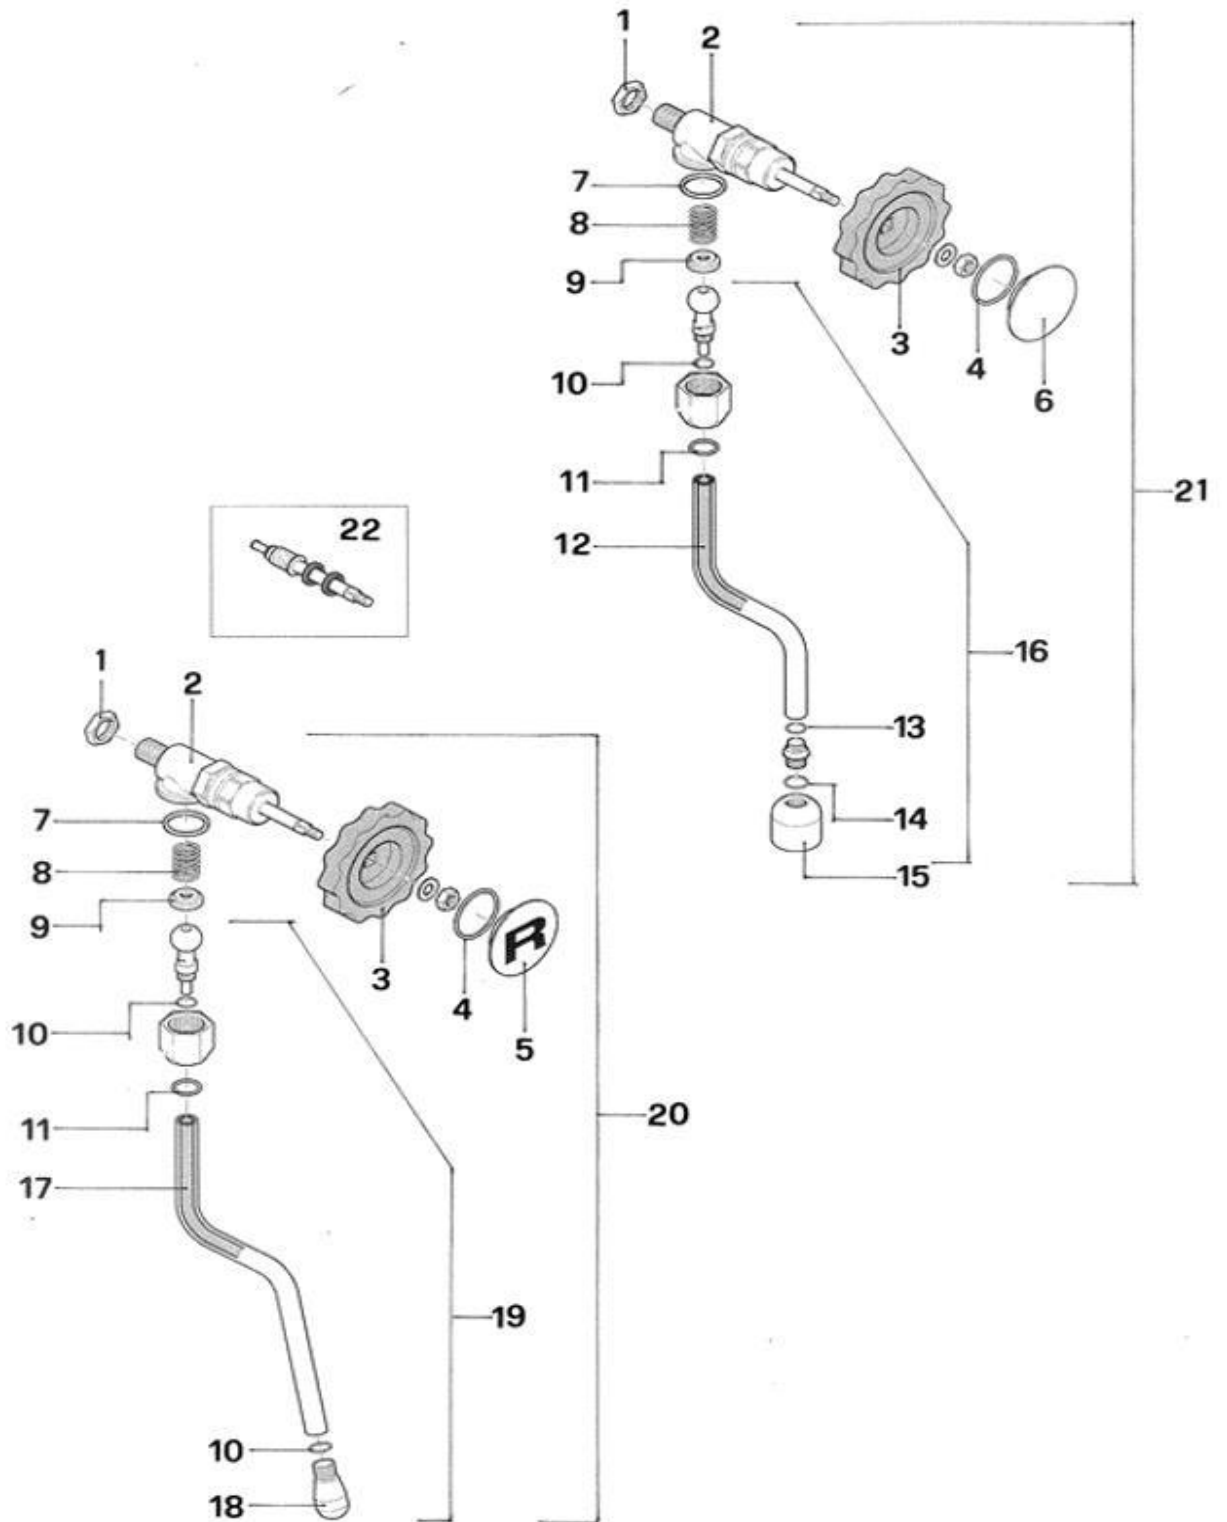

Mozzafiato Cronometro V - Giotto Cronometro V Espresso Machine

From Serial number D1920....

Mozzafiato Type v

Bodywork

Pos.	#	Description	Notes
1	R01L005125	Drip tray	
2	A019904346	Grid	
3	A059906054	Foot with silicone O-ring	
4	A009906650	Chassis Mozzafiato/ Giotto Cronometro V	
5	A019904656	Tank guide	
6	A057706158	Left side panel chrome	
	A0577B6158	Left side panel black	
	A05W706052	Left side panel white	
7	A059906053	Bar	
8	A859904400	Rear tag	
9	C01L004255	Rear panel chrome	
	C01B004255	Rear panel black	
	C01W004255	Rear panel white	
10	A019906050	Cover	
11	R01L000382	Reservoir cover	
12	A057706157	Right side panel chrome	
	A0577B6157	Right side panel black	
	A05W706051	Right side panel white	
13	A01I006648	Front panel	
14	A859906121	Front tag	
15	R849906343	Silicone OR	

Giotto Cronometro V**Bodywork**

Pos.	#	Description	Notes
1	R01L005125	Drip tray	
2	A019904346	Grid	
3	A059906054	Foot with silicone O-ring	
4	A059906073	Foot extension	
5	A019906043	Side panel stainless steel	
6	A859904400	Rear tag	
7	A019904656	Tank guide	
8	R01L000382	Reservoir cover	
9	A999904597	Cups frame stainless steel	
10	C01L004246	Cover - cups support panel	
11	A01I006647	Front panel Giotto Crono R / Crono V	
12	A859906123	Front tag	
13	A009906650	Chassis Mozzafiato/ Giotto Cronometro V	

Pos.	#	Description	Notes
1	A329905087	Nut 1/4"	
2	A229905784	Valve	
3	A639905816	Handle	
4	A449904672	O-Ring	
5	A529R04649	"R" cover for steam valve handle	
6	A527704649	Cover for hot water handle	
7	A449904331	Teflon gasket	
8	A209904332	Spring	
9	A229904333	Plate	
10	C400002022	O-Ring	
11	A449904334	O-Ring	
12	C440003449	Siliconr pipe 4 x7	
13	C400002022	O-Ring	
14	C400003008	O-Ring	
15	C227700536	Hot water nozzle	
16	R290003612	Hot water wand (complete)	
17	C440003449	Silicone pipe 4 x7	
18	C200002839	Steam nozzle 2 holes 1,5	
19	R290003611	Steam wand (complete)	
20	R299906015	Steam wand with valve	
21	R299906016	Hot water wand with valve	
22	R229905953	Shaft	