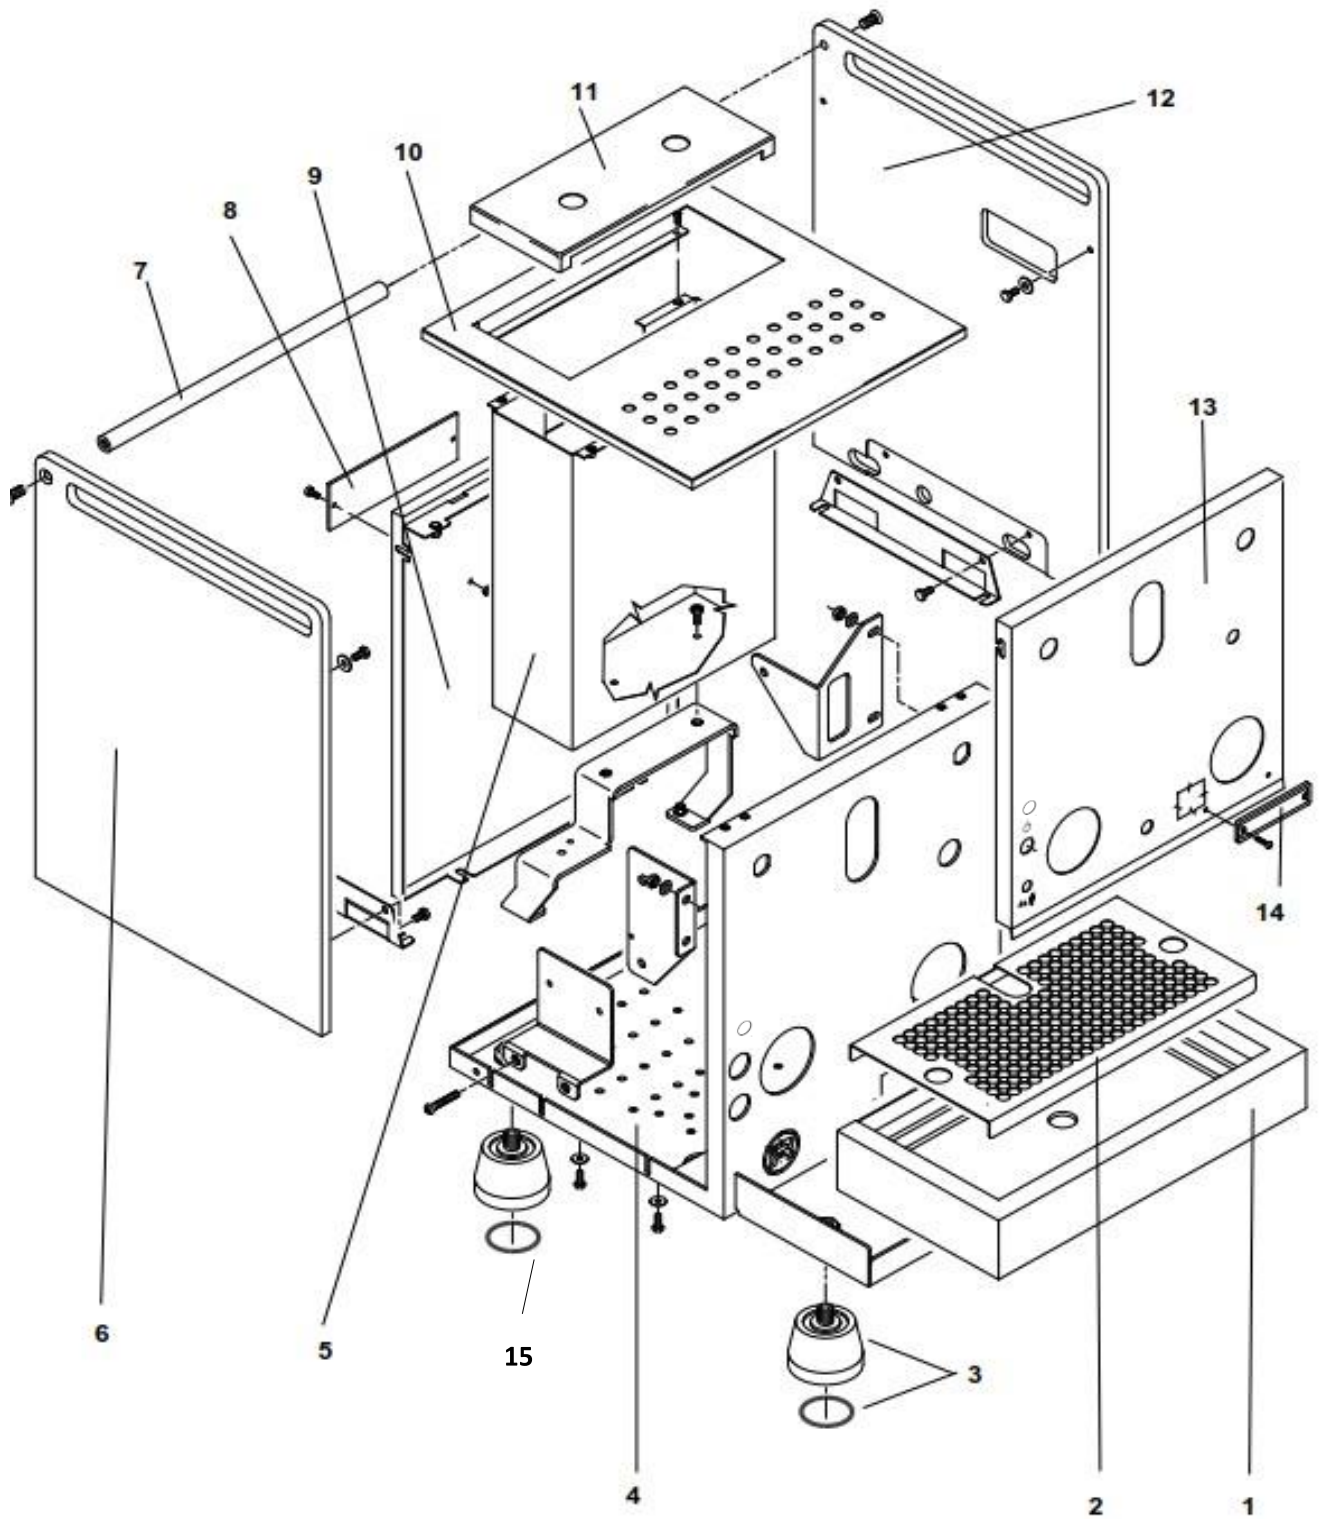

Mozzafiato Cronometro V - Giotto Cronometro V Espresso Machine

From Serial number D1920....

Mozzafiato Type v

Bodywork

Pos.	#	Description	Notes
1	R01L005125	Drip tray	
2	A019904346	Grid	
3	A059906054	Foot with silicone O-ring	
4	A009906650	Chassis Mozzafiato/ Giotto Cronometro V	
5	A019904656	Tank guide	
6	A057706158	Left side panel chrome	
	A0577B6158	Left side panel black	
	A05W706052	Left side panel white	
7	A059906053	Bar	
8	A859904400	Rear tag	
9	C01L004255	Rear panel chrome	
	C01B004255	Rear panel black	
	C01W004255	Rear panel white	
10	A019906050	Cover	
11	R01L000382	Reservoir cover	
12	A057706157	Right side panel chrome	
	A0577B6157	Right side panel black	
	A05W706051	Right side panel white	
13	A01I006648	Front panel	
14	A859906121	Front tag	
15	R849906343	Silicone OR	

Giotto Cronometro V**Bodywork**

Pos.	#	Description	Notes
1	R01L005125	Drip tray	
2	A019904346	Grid	
3	A059906054	Foot with silicone O-ring	
4	A059906073	Foot extension	
5	A019906043	Side panel stainless steel	
6	A859904400	Rear tag	
7	A019904656	Tank guide	
8	R01L000382	Reservoir cover	
9	A999904597	Cups frame stainless steel	
10	C01L004246	Cover - cups support panel	
11	A01I006647	Front panel Giotto Crono R / Crono V	
12	A859906123	Front tag	
13	A009906650	Chassis Mozzafiato/ Giotto Cronometro V	