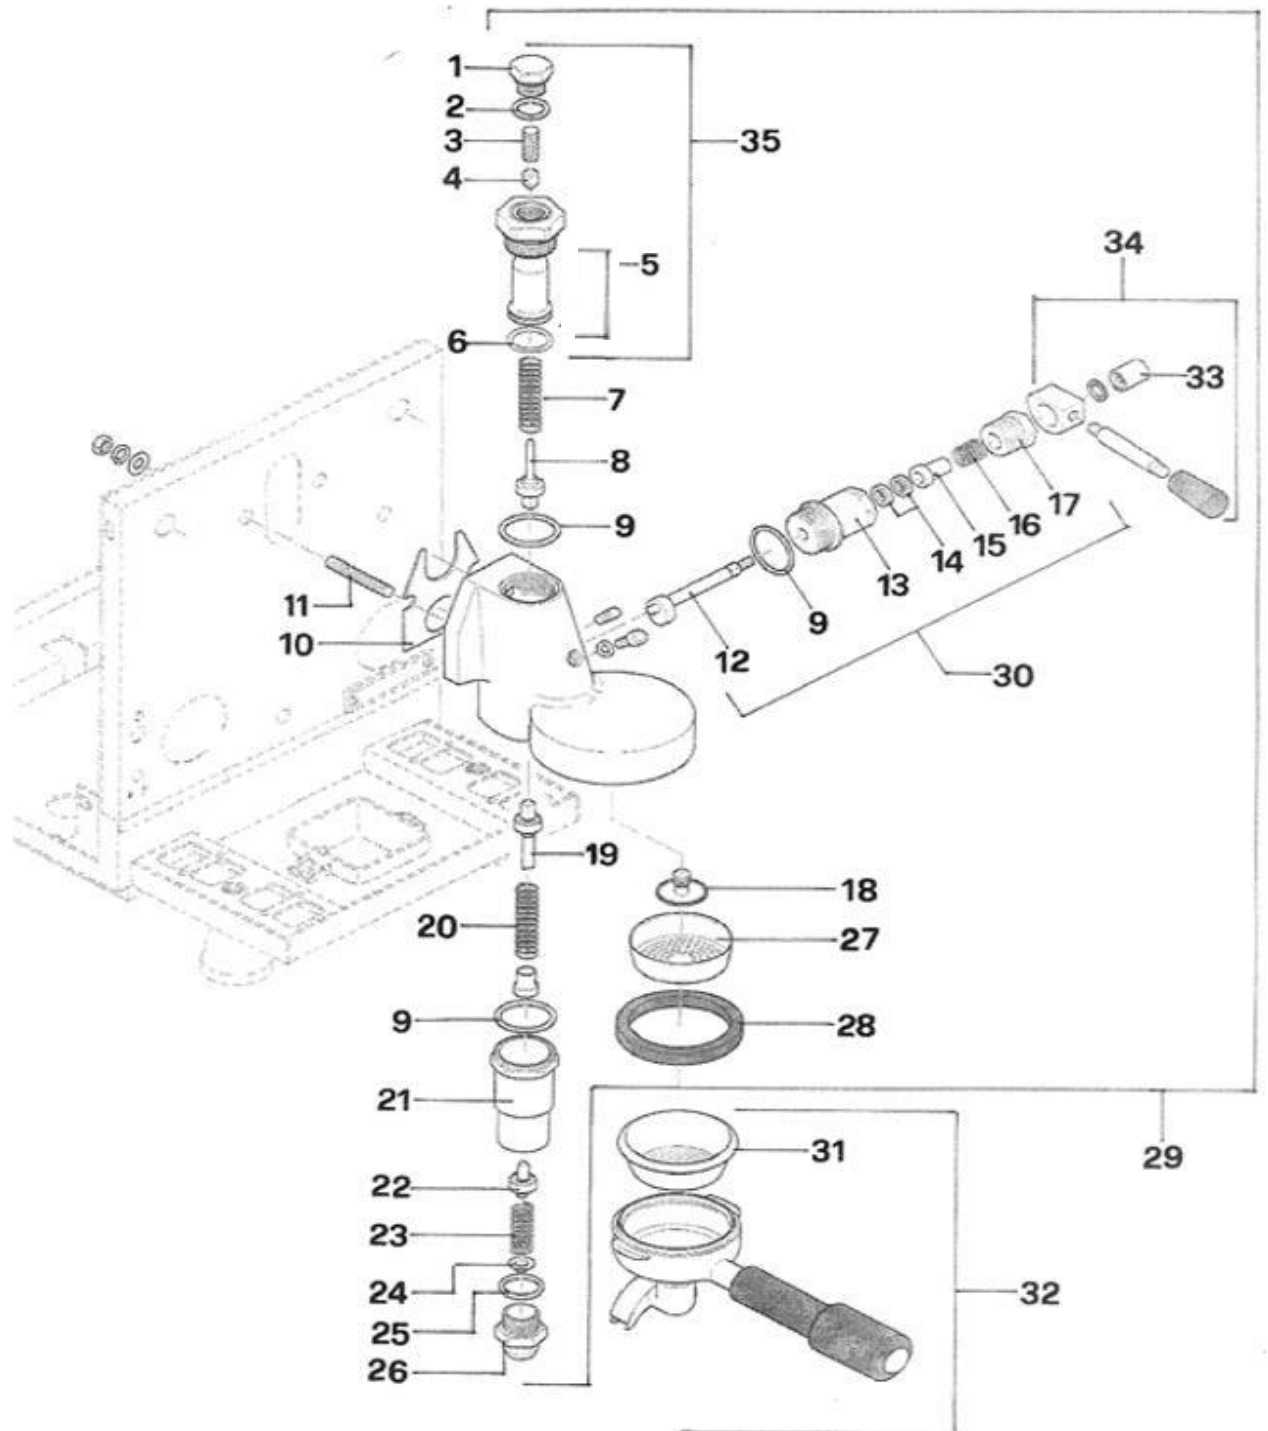

Mozzafiato Cronometro V - Giotto Cronometro V Espresso Machine

From Serial number D1920....

Mozzafiato Type v

Bodywork

Pos.	#	Description	Notes
1	R01L005125	Drip tray	
2	A019904346	Grid	
3	A059906054	Foot with silicone O-ring	
4	A009906650	Chassis Mozzafiato/ Giotto Cronometro V	
5	A019904656	Tank guide	
6	A057706158	Left side panel chrome	
	A0577B6158	Left side panel black	
	A05W706052	Left side panel white	
7	A059906053	Bar	
8	A859904400	Rear tag	
9	C01L004255	Rear panel chrome	
	C01B004255	Rear panel black	
	C01W004255	Rear panel white	
10	A019906050	Cover	
11	R01L000382	Reservoir cover	
12	A057706157	Right side panel chrome	
	A0577B6157	Right side panel black	
	A05W706051	Right side panel white	
13	A01I006648	Front panel	
14	A859906121	Front tag	
15	R849906343	Silicone OR	

Giotto Cronometro V**Bodywork**

Pos.	#	Description	Notes
1	R01L005125	Drip tray	
2	A019904346	Grid	
3	A059906054	Foot with silicone O-ring	
4	A059906073	Foot extension	
5	A019906043	Side panel stainless steel	
6	A859904400	Rear tag	
7	A019904656	Tank guide	
8	R01L000382	Reservoir cover	
9	A999904597	Cups frame stainless steel	
10	C01L004246	Cover - cups support panel	
11	A01I006647	Front panel Giotto Crono R / Crono V	
12	A859906123	Front tag	
13	A009906650	Chassis Mozzafiato/ Giotto Cronometro V	

Pos.	#	Description	Notes
1	A329905087	Nut 1/4"	
2	A229905784	Valve	
3	A639905816	Handle	
4	A449904672	O-Ring	
5	A529R04649	"R" cover for steam valve handle	
6	A527704649	Cover for hot water handle	
7	A449904331	Teflon gasket	
8	A209904332	Spring	
9	A229904333	Plate	
10	C400002022	O-Ring	
11	A449904334	O-Ring	
12	C440003449	Siliconr pipe 4 x7	
13	C400002022	O-Ring	
14	C400003008	O-Ring	
15	C227700536	Hot water nozzle	
16	R290003612	Hot water wand (complete)	
17	C440003449	Silicone pipe 4 x7	
18	C200002839	Steam nozzle 2 holes 1,5	
19	R290003611	Steam wand (complete)	
20	R299906015	Steam wand with valve	
21	R299906016	Hot water wand with valve	
22	R229905953	Shaft	