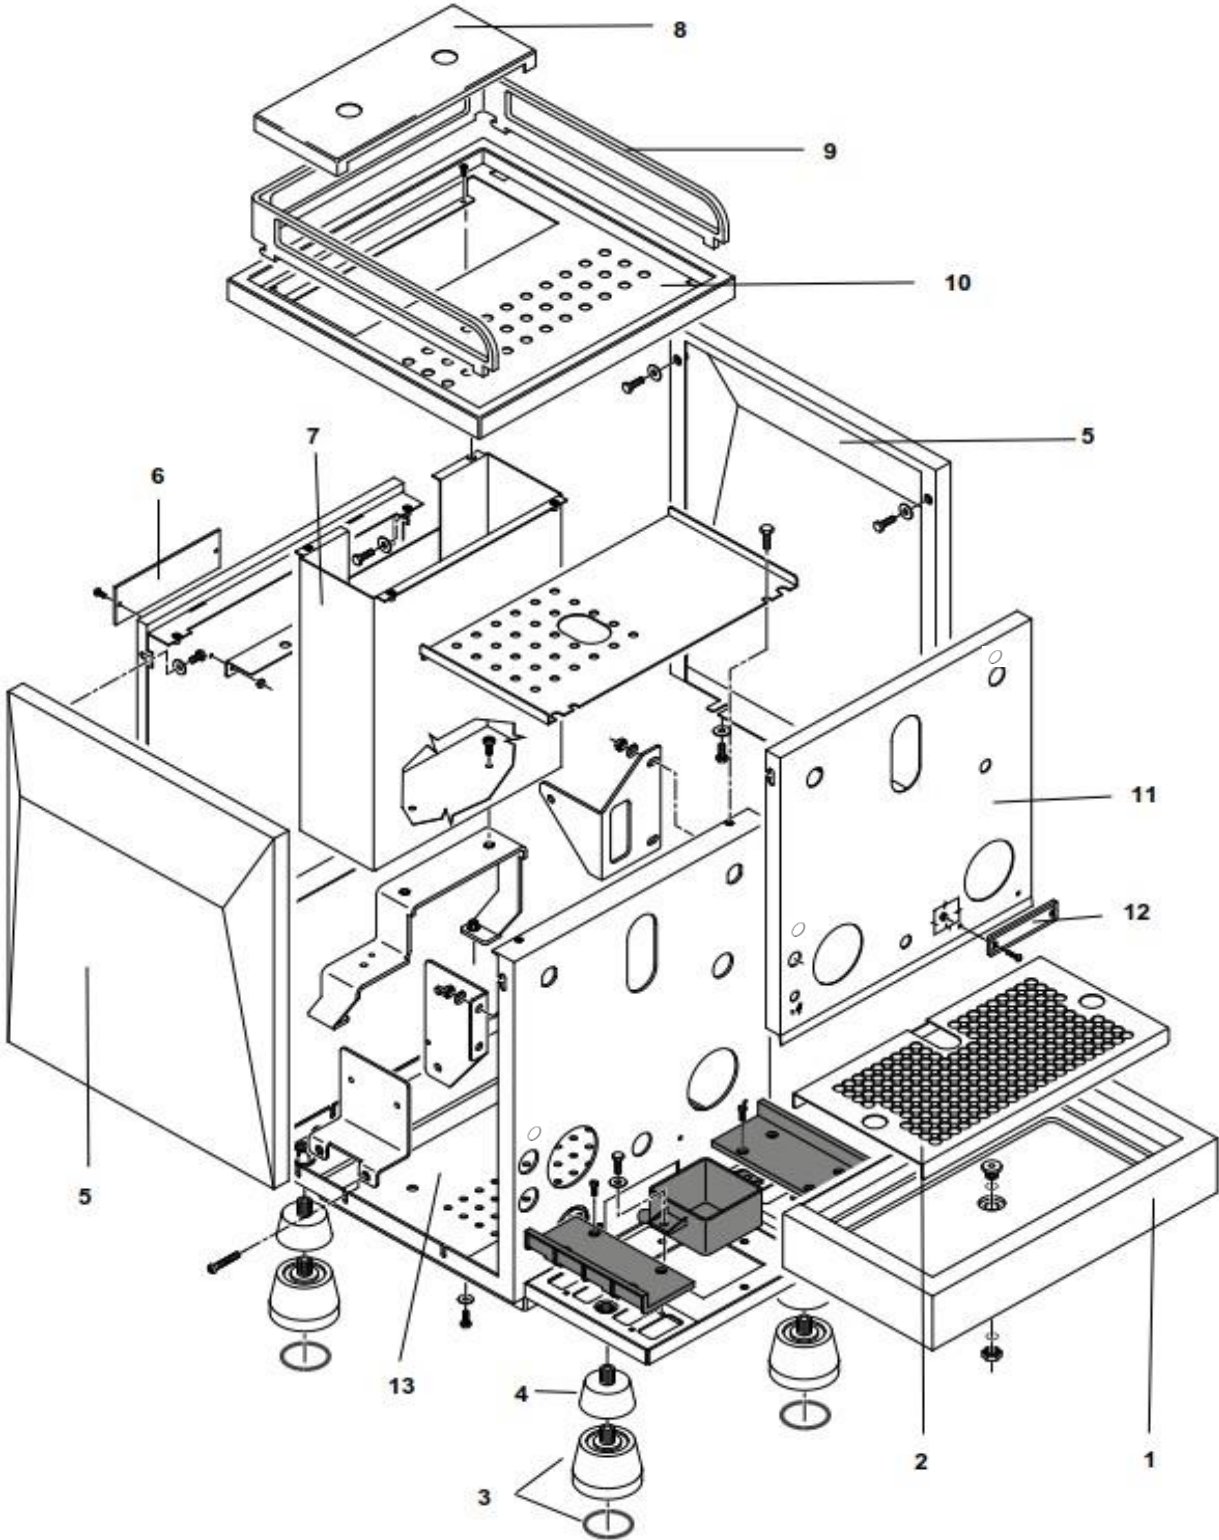

Mozzafiato Cronometro V - Giotto Cronometro V Espresso Machine

From Serial number D1920....

Mozzafiato Type v

Bodywork

Pos.	#	Description	Notes
1	R01L005125	Drip tray	
2	A019904346	Grid	
3	A059906054	Foot with silicone O-ring	
4	A009906650	Chassis Mozzafiato/ Giotto Cronometro V	
5	A019904656	Tank guide	
6	A057706158	Left side panel chrome	
	A0577B6158	Left side panel black	
	A05W706052	Left side panel white	
7	A059906053	Bar	
8	A859904400	Rear tag	
9	C01L004255	Rear panel chrome	
	C01B004255	Rear panel black	
	C01W004255	Rear panel white	
10	A019906050	Cover	
11	R01L000382	Reservoir cover	
12	A057706157	Right side panel chrome	
	A0577B6157	Right side panel black	
	A05W706051	Right side panel white	
13	A01I006648	Front panel	
14	A859906121	Front tag	
15	R849906343	Silicone OR	

Giotto Cronometro V**Bodywork**

Pos.	#	Description	Notes
1	R01L005125	Drip tray	
2	A019904346	Grid	
3	A059906054	Foot with silicone O-ring	
4	A059906073	Foot extension	
5	A019906043	Side panel stainless steel	
6	A859904400	Rear tag	
7	A019904656	Tank guide	
8	R01L000382	Reservoir cover	
9	A999904597	Cups frame stainless steel	
10	C01L004246	Cover - cups support panel	
11	A01I006647	Front panel Giotto Crono R / Crono V	
12	A859906123	Front tag	
13	A009906650	Chassis Mozzafiato/ Giotto Cronometro V	