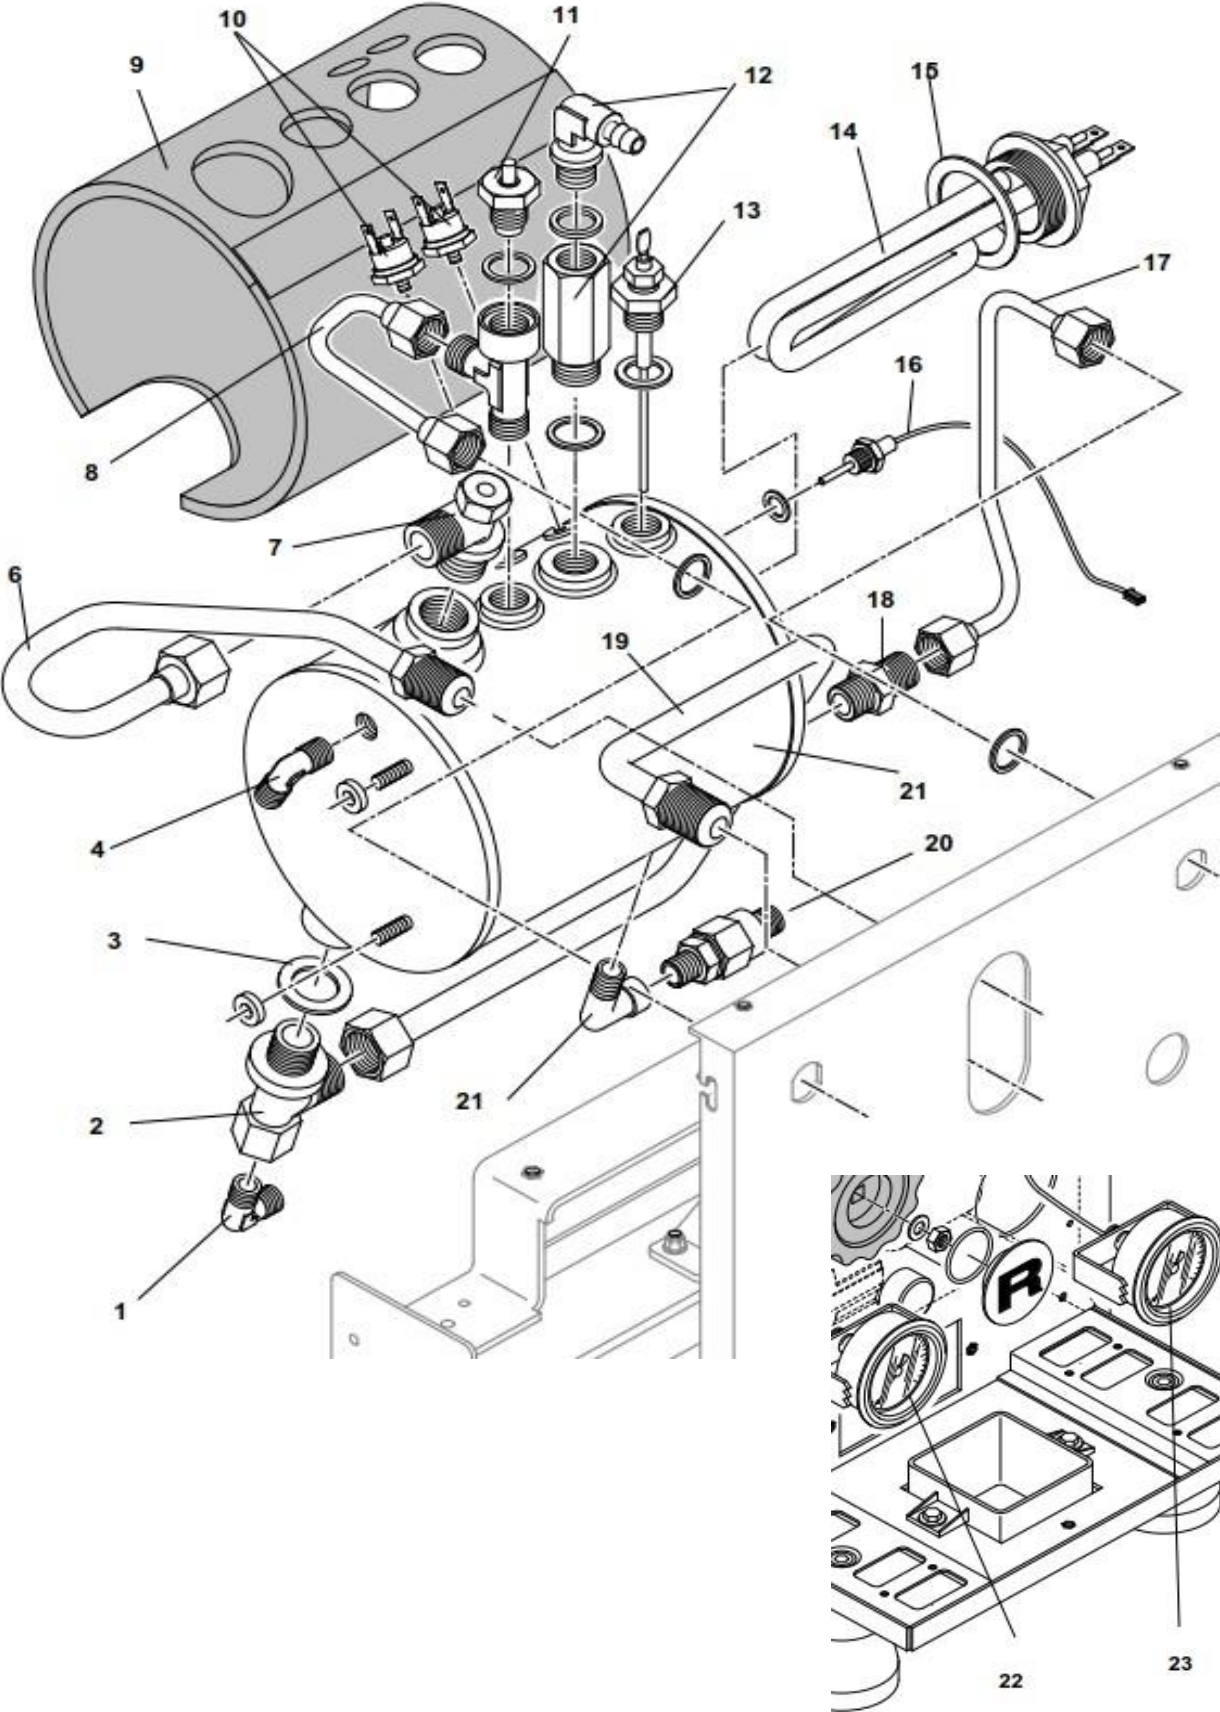

Pos.	#	Description	Notes
1	A329905087	Nut 1/4"	
2	A229905784	Valve	
3	A639905816	Handle	
4	A449904672	O-Ring	
5	A529R04649	"R" cover for steam valve handle	
6	A527704649	Cover for hot water handle	
7	A449904331	Teflon gasket	
8	A209904332	Spring	
9	A229904333	Plate	
10	C400002022	O-Ring	
11	A449904334	O-Ring	
12	C440003449	Siliconr pipe 4 x7	
13	C400002022	O-Ring	
14	C400003008	O-Ring	
15	C227700536	Hot water nozzle	
16	R290003612	Hot water wand (complete)	
17	C440003449	Silicone pipe 4 x7	
18	C200002839	Steam nozzle 2 holes 1,5	
19	R290003611	Steam wand (complete)	
20	R299906015	Steam wand with valve	
21	R299906016	Hot water wand with valve	
22	R229905953	Shaft	

Pos.	#	Description	Notes
1	A229904391	Rounded nut	
2	C469900420	Gasket	
3	C619900554	Filter	
4	C229900549	Restrictor 0,8	
6	C469900422	Green gasket	
7	C219900423	Spring	
8	C219900424	Valve	
9	C469900421	Teflon gasket	
10	C449900767	Gasket	
11	A319904599	Screw	
12	R229905238	Shaft	
13	R000002142	Flange	
14	C219900426	Gasket	
15	R000002143	Support	
16	C219900427	Spring	
17	R000002144	Cover	
18	C229901228	Diffuser	
19	C219900430	Valve	
20	A219904309	Spring	
21	C229901165	Cylinder	
22	C219903081	Valve	
23	C219900431	Spring	
24	R000002148	Connector	
25	C469900783	Gasket	
26	R000002149	Connector	
27	C519900103	Shower foil	
28	C449900229	Group gasket	
29	C200002983	Group complete	
30	R299905887	Cam kit	
31	C610003902	7 g filter basket	
	C610003901	14 g filterbasket	
	C619900106	Backflush cap ("blindfilter")	
32	A699905020	1 cup filter holder with basket	
	A699905021	2 cups filter holder with basket	
33	R000002146	Pin	
34	R299905888	Lever assembly	
35	RA99905814	Ceramic group shaft	
5	R299906767	Replacement ceramic shaft	