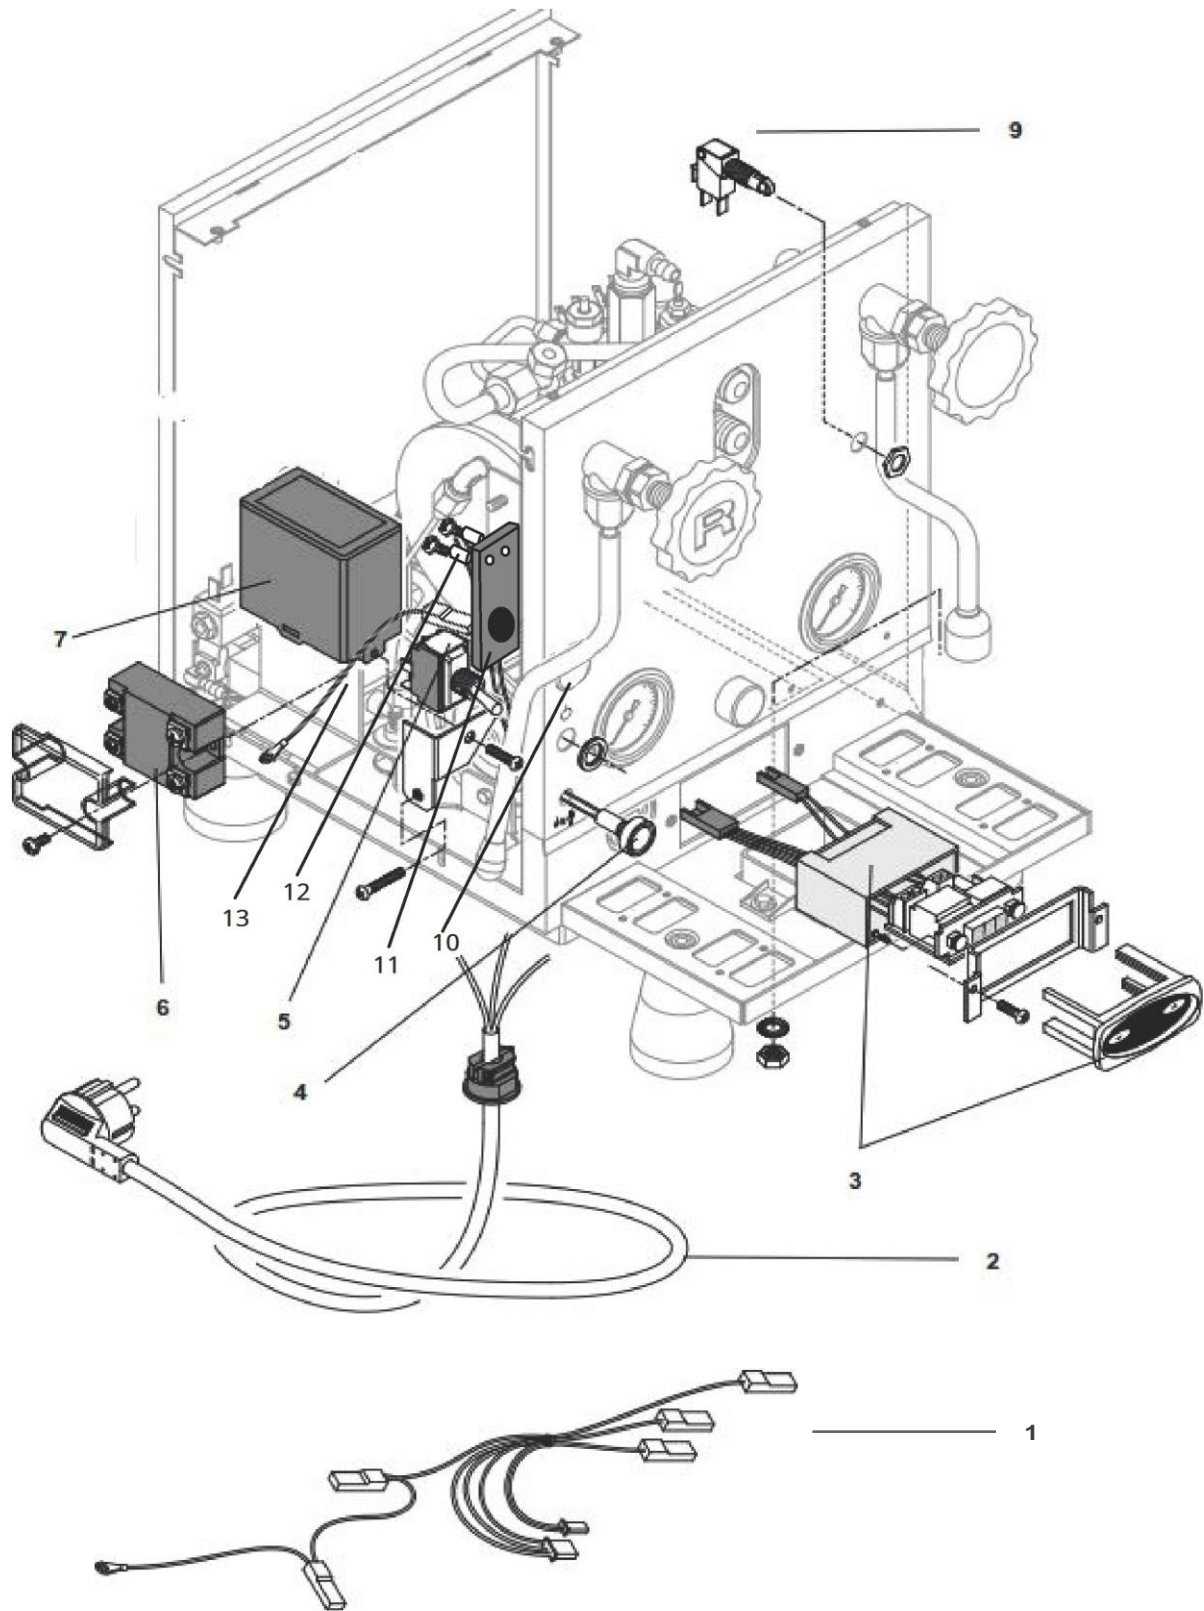

Mozzafiato Cronometro V - Giotto Cronometro V Espresso Machine

From Serial number D1920....

Mozzafiato Type v

Bodywork

Pos.	#	Description	Notes
1	R01L005125	Drip tray	
2	A019904346	Grid	
3	A059906054	Foot with silicone O-ring	
4	A009906650	Chassis Mozzafiato/ Giotto Cronometro V	
5	A019904656	Tank guide	
6	A057706158	Left side panel chrome	
	A0577B6158	Left side panel black	
	A05W706052	Left side panel white	
7	A059906053	Bar	
8	A859904400	Rear tag	
9	C01L004255	Rear panel chrome	
	C01B004255	Rear panel black	
	C01W004255	Rear panel white	
10	A019906050	Cover	
11	R01L000382	Reservoir cover	
12	A057706157	Right side panel chrome	
	A0577B6157	Right side panel black	
	A05W706051	Right side panel white	
13	A01I006648	Front panel	
14	A859906121	Front tag	
15	R849906343	Silicone OR	

Giotto Cronometro V**Bodywork**

Pos.	#	Description	Notes
1	R01L005125	Drip tray	
2	A019904346	Grid	
3	A059906054	Foot with silicone O-ring	
4	A059906073	Foot extension	
5	A019906043	Side panel stainless steel	
6	A859904400	Rear tag	
7	A019904656	Tank guide	
8	R01L000382	Reservoir cover	
9	A999904597	Cups frame stainless steel	
10	C01L004246	Cover - cups support panel	
11	A01I006647	Front panel Giotto Crono R / Crono V	
12	A859906123	Front tag	
13	A009906650	Chassis Mozzafiato/ Giotto Cronometro V	