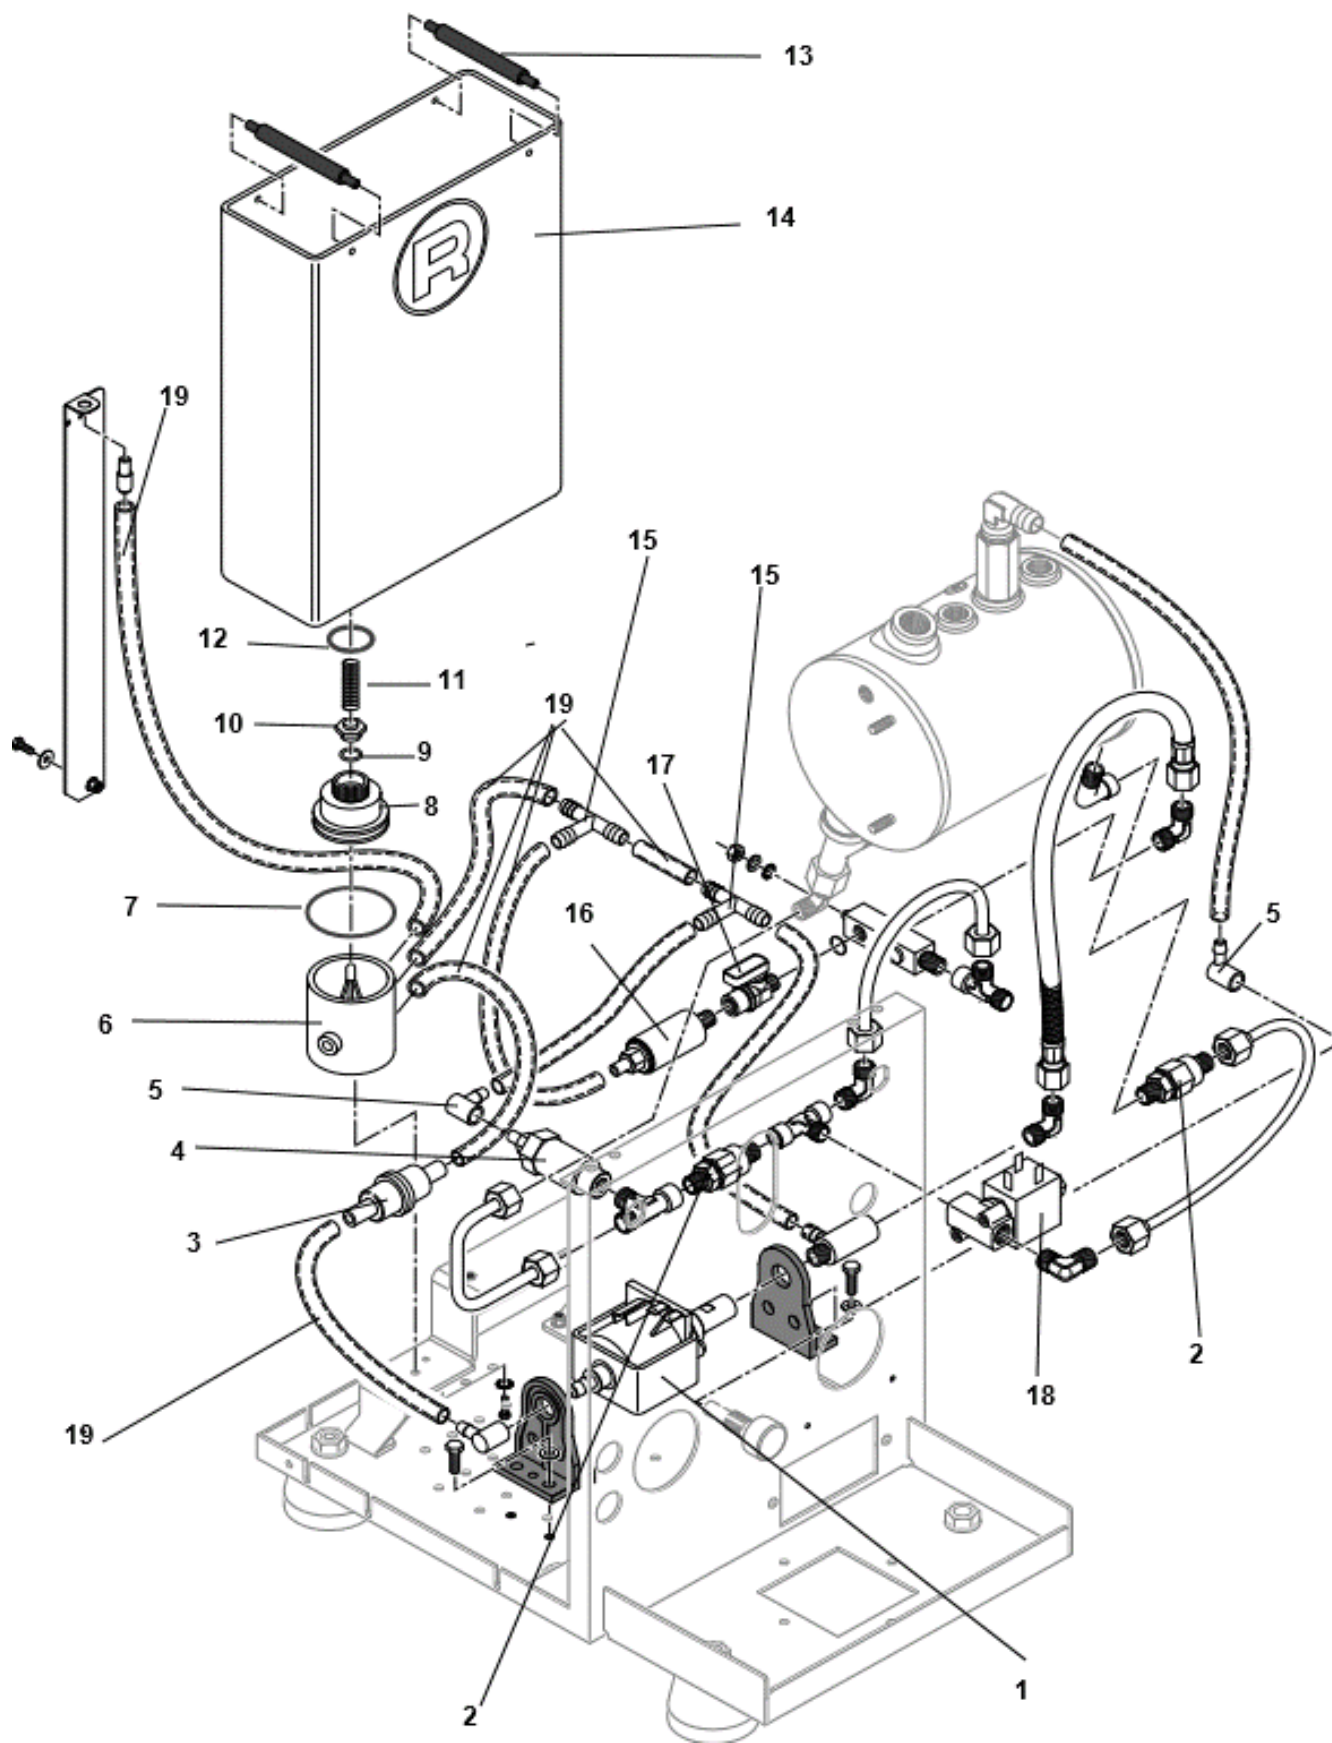

Pos.	#	Description	Notes
1	C199900280	Vibration pump V230	
	C199900281	Vibration pump V115	
2	C229900540	Non return valve	
3	C439900695	Filter	
4	C229900911	Expasion valve	
5	C449900709	Rubber connector	
6	R839905147	Manifold	
7	A449904547	O ring	
8	A439905146	Coupling	
9	C449900702	O ring	
10	C430003482	Connector	
11	C019900711	Spring	
12	A449905151	Oring 4081	
13	A639904956	Water tank handle	
14	R899905144	Water tank complete	
15	C400002827	Rubber T connector	
16	A299905143	Expansion valve 9 bar 1/8 M	
17	A299904994	Valve 1/8 MF	
18	C190004066	Solenoid valve V230	
	C190004067	Solenoid valve V115	
19	C499900769	Silicon pipe 5x8